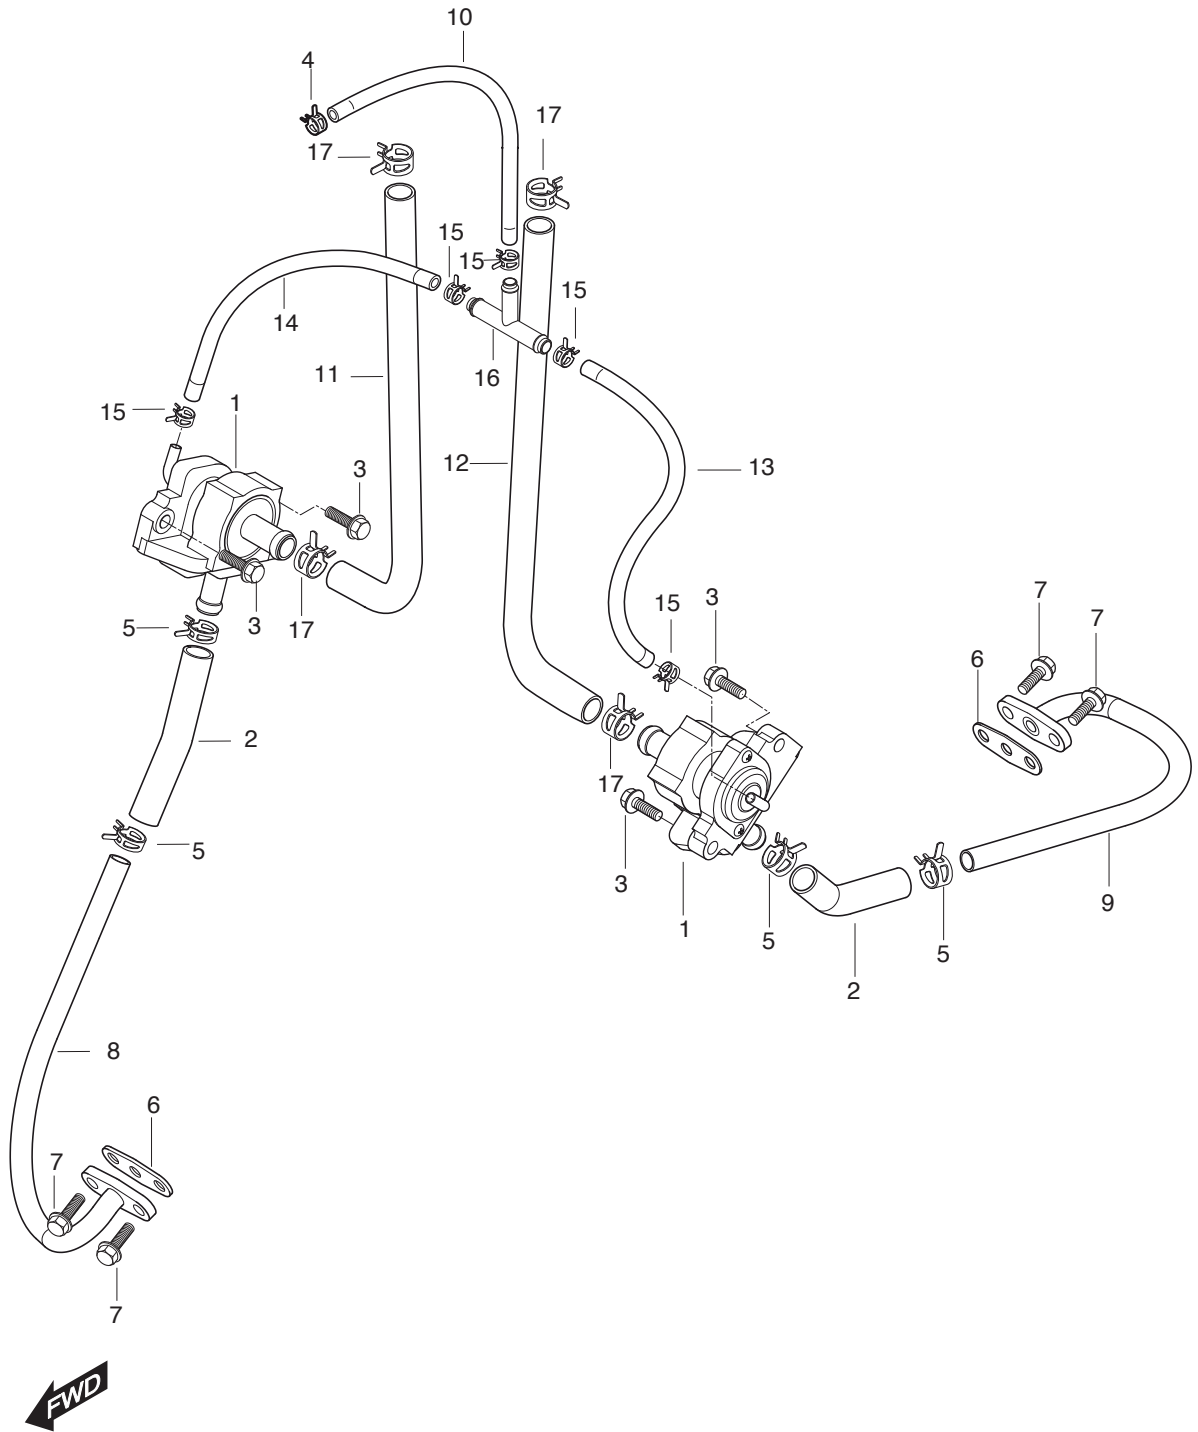

REF. NO.	KOREA	PAT01	PEU01	PEU03	PE/PG/PS01	PS03	FUS01	ST01	RCA01	RCA03	PART NAME	Q'TY	REMARKS	REC.Q'TY (PCS)
0	17610HN9100HPA	17610HN9100HPA	17610HN9100HPA	17610HN9100HPA	17610HN9100HPA	17610HN9100HPA	17610HN9100HPA	17610HN9100HPA	17610HN9100HPA	17610HN9100HPA	THERMOSTAT COMP	1		5
1	17621SN9102HPA	17621SN9102HPA	17621SN9102HPA	17621SN9102HPA	17621SN9102HPA	17621SN9102HPA	17621SN9102HPA	17621SN9102HPA	17621SN9102HPA	17621SN9102HPA	CONNECTOR COMP, thermostat inlet	1		5
2	17631HN91000S1	17631HN91000S1	17631HN91000S1	17631HN91000S1	17631HN91000S1	17631HN91000S1	17631HN91000S1	17631HN91000S1	17631HN91000S1	17631HN91000S1	CAP, thermostat connector	1		5
3	17741HN9101	17741HN9101	17741HN9101	17741HN9101	17741HN9101	17741HN9101	17741HN9101	17741HN9101	17741HN9101	17741HN9101	HOSE, radiator inlet	1		5
4	17751HN9101	17751HN9101	17751HN9101	17751HN9101	17751HN9101	17751HN9101	17751HN9101	17751HN9101	17751HN9101	17751HN9101	HOSE, radiator outlet	1		5
5	09401HZ6402	09401HZ6402	09401HZ6402	09401HZ6402	09401HZ6402	09401HZ6402	09401HZ6402	09401HZ6402	09401HZ6402	09401HZ6402	CLAMP, radiator inlet hose radiator side	3		35
6	09401HS1402	09401HS1402	09401HS1402	09401HS1402	09401HS1402	09401HS1402	09401HS1402	09401HS1402	09401HS1402	09401HS1402	CLAMP, radiator inlet hose thermostat side	1		5
7	01547-06208	01547-06208	01547-06208	01547-06208	01547-06208	01547-06208	01547-06208	01547-06208	01547-06208	01547-06208	BOLT, thermostat connector	2		35
8	17641HN9100	17641HN9100	17641HN9100	17641HN9100	17641HN9100	17641HN9100	17641HN9100	17641HN9100	17641HN9100	17641HN9100	HOSE, thermostat bypass	1		5
9	09401HI3401	09401HI3401	09401HI3401	09401HI3401	09401HI3401	09401HI3401	09401HI3401	09401HI3401	09401HI3401	09401HI3401	CLAMP, thermostat bypass hose	2		5
10	17661HN9100	17661HN9100	17661HN9100	17661HN9100	17661HN9100	17661HN9100	17661HN9100	17661HN9100	17661HN9100	17661HN9100	HOSE, connector inlet	2		5
11	09401HZ2402	09401HZ2402	09401HZ2402	09401HZ2402	09401HZ2402	09401HZ2402	09401HZ2402	09401HZ2402	09401HZ2402	09401HZ2402	CLAMP, connector inlet hose	4		5
12	17610HN9100	17610HN9100	17610HN9100	17610HN9100	17610HN9100	17610HN9100	17610HN9100	17610HN9100	17610HN9100	17610HN9100	THERMOSTAT COMP	1		5
13	17650HN9100	17650HN9100	17650HN9100	17650HN9100	17650HN9100	17650HN9100	17650HN9100	17650HN9100	17650HN9100	17650HN9100	GAUGE UNIT, water temperature	1		5
14	17981HN9100	17981HN9100	17981HN9100	17981HN9100	17981HN9100	17981HN9100	17981HN9100	17981HN9100	17981HN9100	17981HN9100	HOSE, reserve tank inlet	1		5
15	09401HI1403	09401HI1403	09401HI1403	09401HI1403	09401HI1403	09401HI1403	09401HI1403	09401HI1403	09401HI1403	09401HI1403	CLAMP, reserve tank	2		15
16	17911HN9104	17911HN9104	17911HN9104	17911HN9104	17911HN9104	17911HN9104	17911HN9104	17911HN9104	17911HN9104	17911HN9104	TANK COMP, reserve	1		5
17	09136-06017	09136-06017	09136-06017	09136-06017	09136-06017	09136-06017	09136-06017	09136-06017	09136-06017	09136-06017	SCREW, reserve tank	2		15
18	17982HN9100	17982HN9100	17982HN9100	17982HN9100	17982HN9100	17982HN9100	17982HN9100	17982HN9100	17982HN9100	17982HN9100	HOSE, reserve tank overflow	1		5
19	17921HN9100	17921HN9100	17921HN9100	17921HN9100	17921HN9100	17921HN9100	17921HN9100	17921HN9100	17921HN9100	17921HN9100	CAP, reserve tank	1		5
20	17860HN9100	17860HN9100	17860HN9100	17860HN9100	17860HN9100	17860HN9100	17860HN9100	17860HN9100	17860HN9100	17860HN9100	SWITCH ASS'Y, thermo	1		5
21	17912HN9100	17912HN9100	17912HN9100	17912HN9100	17912HN9100	17912HN9100	17912HN9100	17912HN9100	17912HN9100	17912HN9100	CUSHION, reserve tank	1		5
22	09401-09101	09401-09101	09401-09101	09401-09101	09401-09101	09401-09101	09401-09101	09401-09101	09401-09101	09401-09101	CAP, reserve tank overflow	1		5
23	17622HN9101	17622HN9101	17622HN9101	17622HN9101	17622HN9101	17622HN9101	17622HN9101	17622HN9101	17622HN9101	17622HN9101	UNION,thermost connector	1		5
23-A	17622HN9102	17622HN9102	17622HN9102	17622HN9102	17622HN9102	17622HN9102	17622HN9102	17622HN9102	17622HN9102	17622HN9102	UNION,thermost connector	1		5

FIG.17