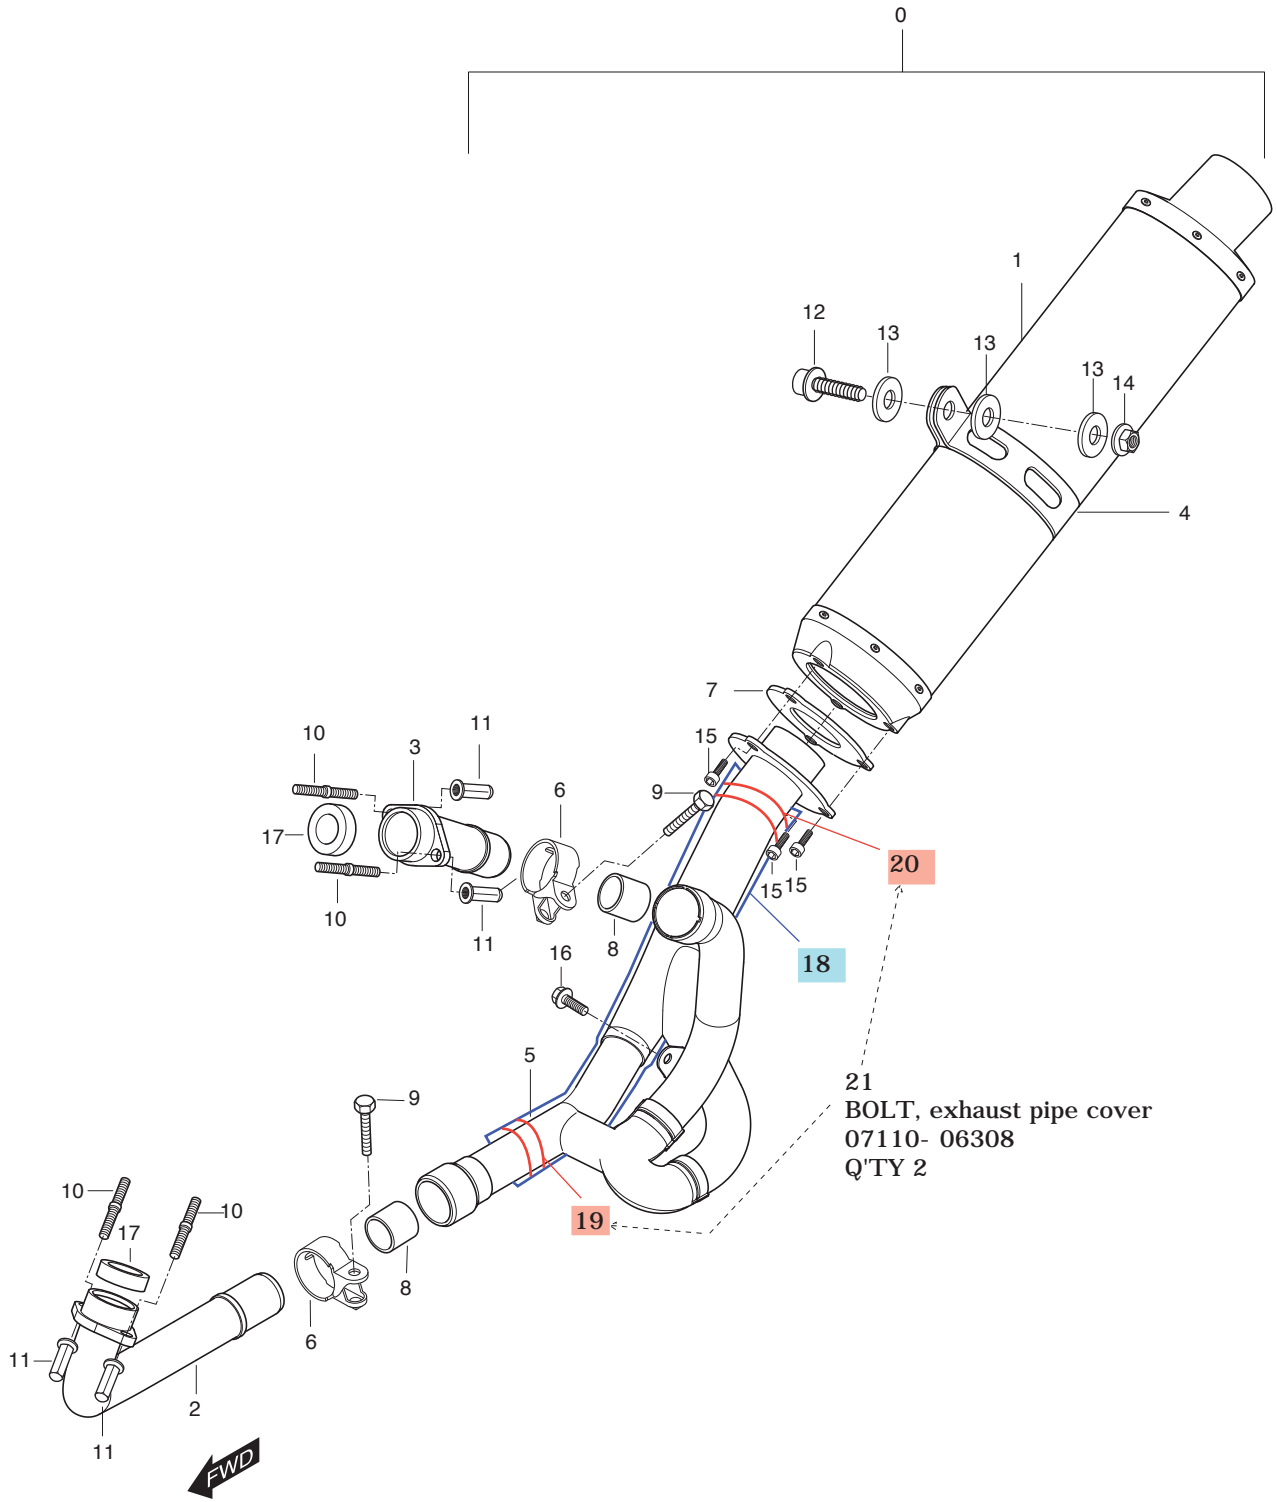

FIG 12. AIR CLEANER&CHAMBER

GT650SR TYPE

REF. NO.	KOREA	PAT01	PEU01	PEU03	PART NUMBER PF/PG/PS01	PS03	FUS01	ST01	RCA01	RCA03	PART NAME	Q'TY	REMARKS	REC.Q'TY (PCS)
1	13700HN9104	13700HN9104	13700HN9120	13700HN9120	13700HN9120	13700HN9120	13700HN9160	13700HN9104	13700HN9104	13700HN9120	CLEANER ASS'Y, air	1		5
2	13720HN9102	13720HN9102	13720HN9102	13720HN9102	13720HN9102	13720HN9102	13720HN9102	13720HN9102	13720HN9102	13720HN9102	CASE, air cleaner	1	NOT SALE	
3	13740HN9101	13740HN9101	13740HN9101	13740HN9101	13740HN9101	13740HN9101	13740HN9101	13740HN9101	13740HN9101	13740HN9101	CAP COMP, air cleaner	1	NOT SALE	
4	13780HM8100	13780HM8100	13780HM8100	13780HM8100	13780HM8100	13780HM8100	13780HM8100	13780HM8100	13780HM8100	13780HM8100	FILTER COMP, air cleaner	1		5
5	13871HN9100	13871HN9100	13871HN9100	13871HN9100	13871HN9100	13871HN9100	13871HN9100	13871HN9100	13871HN9100	13871HN9100	TUBE, outlet front	1		
6	09402-56208	09402-56208	09402-56208	09402-56208	09402-56208	09402-56208	09402-56208	09402-56208	09402-56208	09402-56208	CLAMP, outlet tube	2		10
7	13895HF4500	13895HF4500	13895HF4500	13895HF4500	13895HF4500	13895HF4500	13895HF4500	13895HF4500	13895HF4500	13895HF4500	PLUG, oil drain	1		
8	09401-14301	09401-14301	09401-14301	09401-14301	09401-14301	09401-14301	09401-14301	09401-14301	09401-14301	09401-14301	CLIP, oil drain plug	1		
9	02142-05165	02142-05165	02142-05165	02142-05165	02142-05165	02142-05165	02142-05165	02142-05165	02142-05165	02142-05165	SCREW, air cleaner filter	4		
10	16810HN9101	16810HN9101	16810HN9101	16810HN9101	16810HN9101	16810HN9101	16810HN9101	16810HN9101	16810HN9101	16810HN9101	TANK ASS'Y, breather oil return	1		
11	13881HN9100	13881HN9100	13881HN9100	13881HN9100	13881HN9100	13881HN9100	13881HN9100	13881HN9100	13881HN9100	13881HN9100	TUBE, outlet	1		
12	03241-05165	03241-05165	03241-05165	03241-05165	03241-05165	03241-05165	03241-05165	03241-05165	03241-05165	03241-05165	SCREW	2		
13	09320-12029	09320-12029	09320-12029	09320-12029	09320-12029	09320-12029	09320-12029	09320-12029	09320-12029	09320-12029	CUSHION, oil return tank	1		
14	16821HN9101	16821HN9101	16821HN9101	16821HN9101	16821HN9101	16821HN9101	16821HN9101	16821HN9101	16821HN9101	16821HN9101	HOSE, breather oil return No.1	1		5
15	16831HN9100	16831HN9100	16831HN9100	16831HN9100	16831HN9100	16831HN9100	16831HN9100	16831HN9100	16831HN9100	16831HN9100	HOSE, breather oil return No.2	1		5
16	09401HI4401	09401HI4401	09401HI4401	09401HI4401	09401HI4401	09401HI4401	09401HI4401	09401HI4401	09401HI4401	09401HI4401	CLAMP, breather oil return	4		

FIG 13. MUFFLER

FIG 13