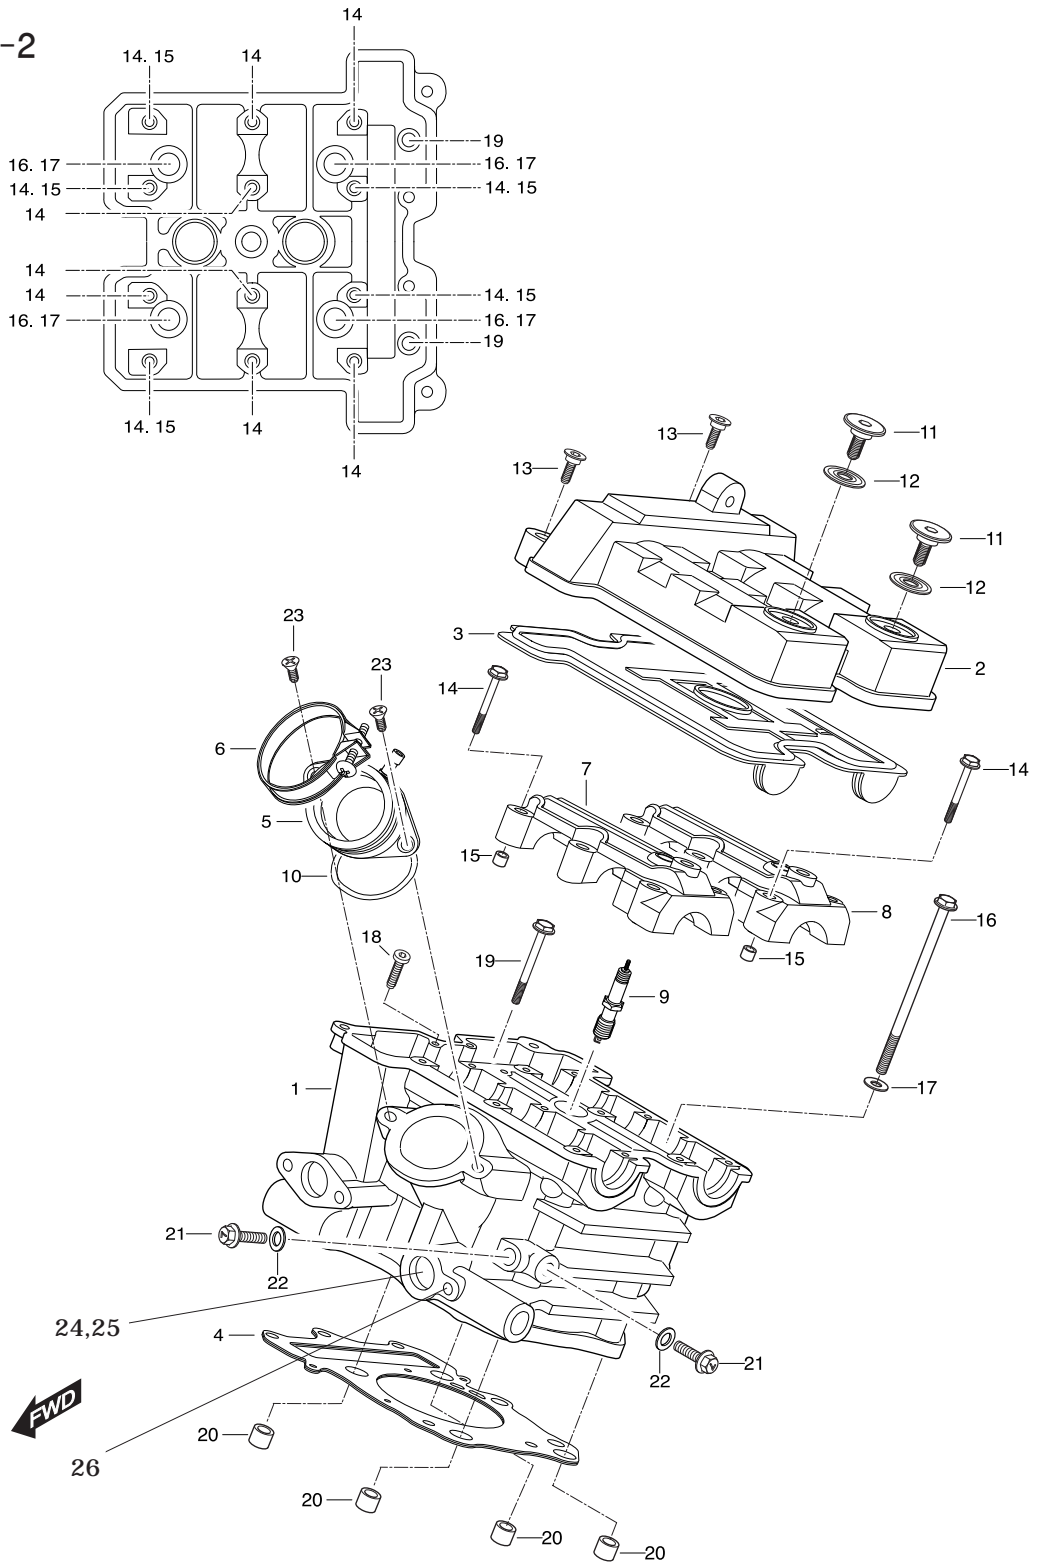

FIG 1-2

FIG 1-2. CYLINDER HEAD/(REAR)