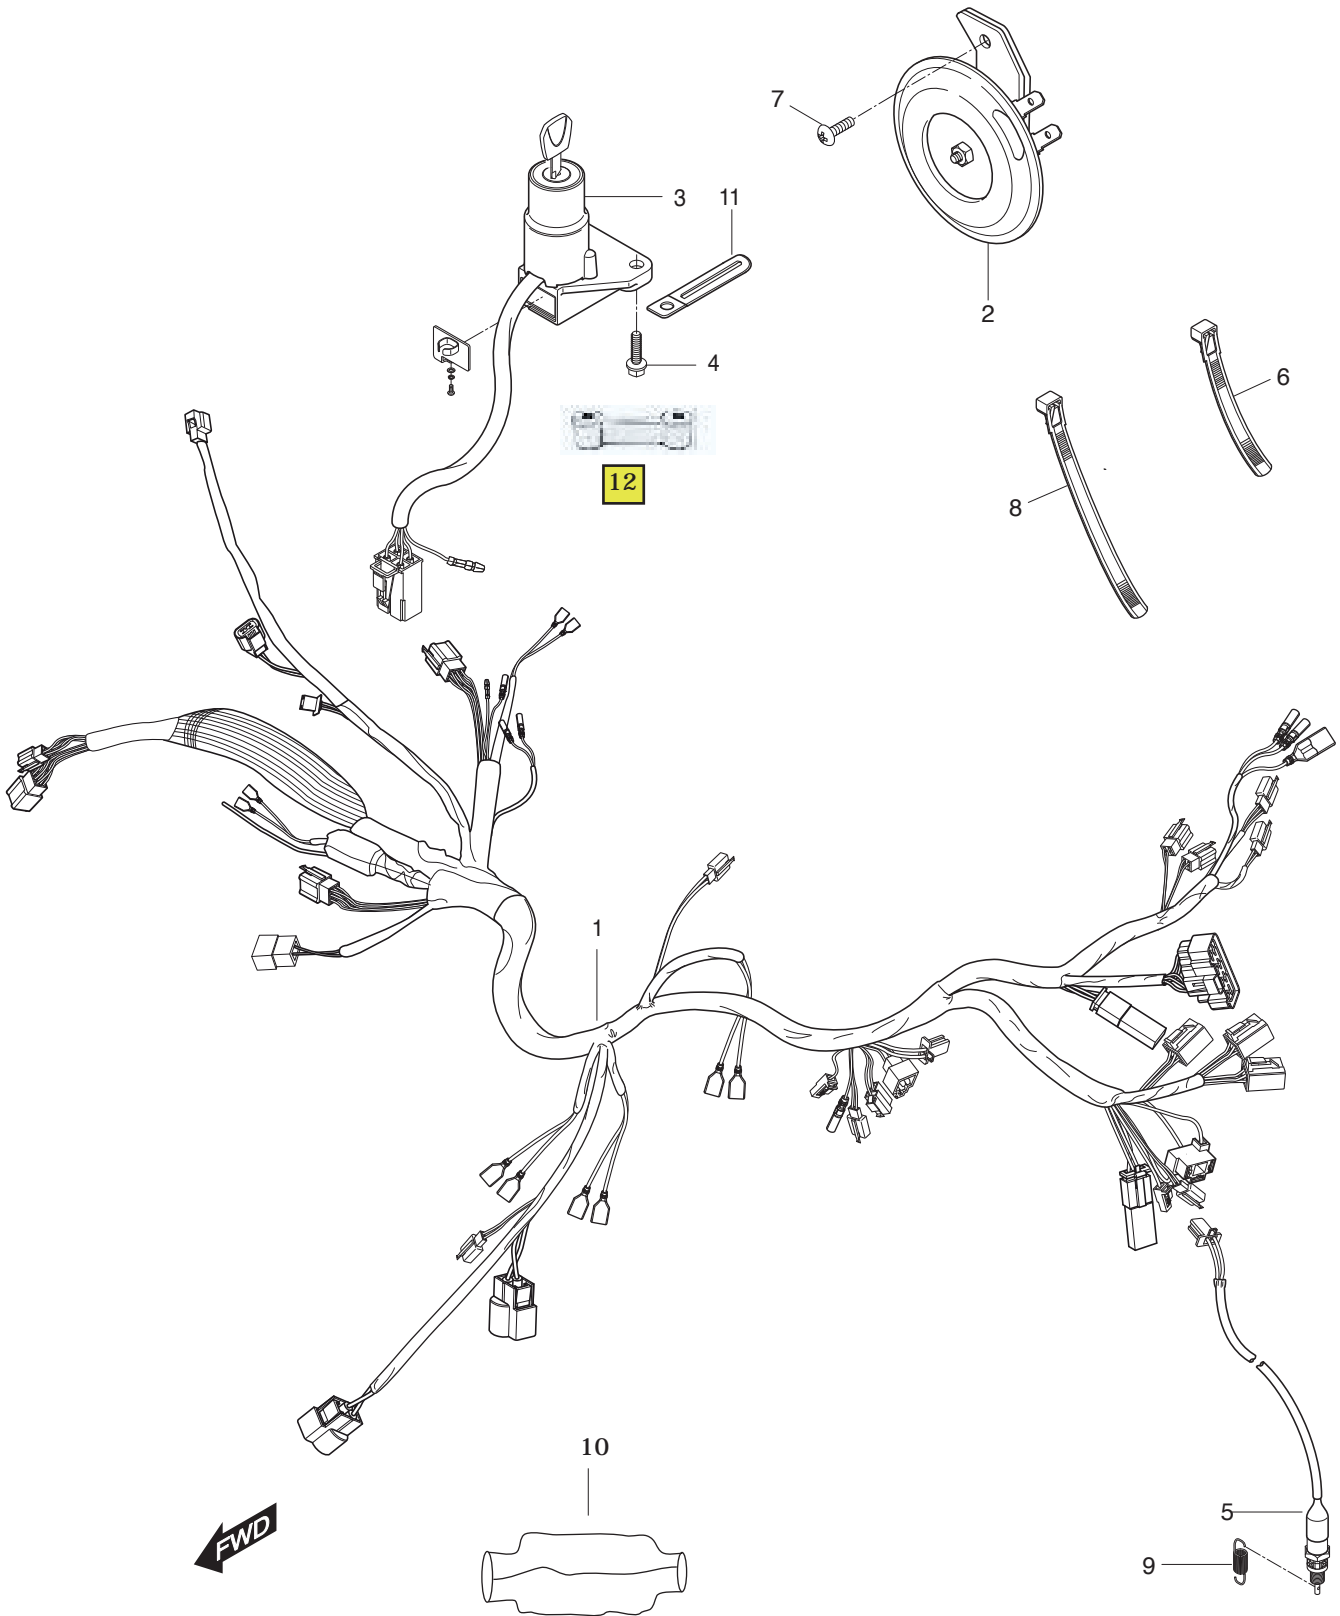

FIG 27. FRONT TURN SIGNAL LAMP

GT650S,R TYPE

REF. NO.	KOREA	PAT01	PEU01	PEU03	PE/PG/PS01	PS03	FUS01	ST01	RCA01	RCA03	PART NAME	Q'TY	REMARKS	REC.Q'TY (PCS)
1	35601HP9200	35601HP9250	35601HP9250	35601HP9250	35601HP9250	35601HP9250	35601HP9250	35601HP9200	35601HP9250	35601HP9250	LAMP ASSY, FT turnsignal R	1		5
2	35602HP9200	35602HP9250	35602HP9250	35602HP9250	35602HP9250	35602HP9250	35602HP9250	35602HP9200	35602HP9250	35602HP9250	LAMP ASSY, FT turnsignal L	1		5
3	09471-12003	09471-12003	09471-12003	09471-12003	09471-12003	09471-12003	09471-12003	09471-12003	09471-12003	09471-12003	BULB, FT turnsignal lamp(12V,10W)	2		35
4	09160-06019	09160-06019	09160-06019	09160-06019	09160-06019	09160-06019	09160-06019	09160-06019	09160-06019	09160-06019	BOLT, turnsignal relat	1		40
5	08316-26066	08316-26066	08316-26066	08316-26066	08316-26066	08316-26066	08316-26066	08316-26066	08316-26066	08316-26066	NUT, FT turnsignal lamp	4		5
6	35603HM8101	35603HM8151	35603HM8151	35603HM8151	35603HM8151	35603HM8151	35603HM8151	35603HM8101	35604HM8151	35603HM8151	LAMP ASSY, RR turnsignal R	1		5
7	35604HM8101	35604HM8151	35604HM8151	35604HM8151	35604HM8151	35604HM8151	35604HM8151	35604HM8101	35604HM8151	35604HM8151	LAMP ASSY, RR turnsignal L	1		5
8	09471-12003	09471-12003	09471-12003	09471-12003	09471-12003	09471-12003	09471-12003	09471-12003	09471-12003	09471-12003	BULB, RR turnsignal lamp(12V, 10W)	2		5
9	38610HL7300	38610HL7300	38610HL7300	38610HL7300	38610HL7300	38610HL7300	38610HL7300	38610HL7300	38610HL7300	38610HL7300	RELAY ASSY, turn signal	1		5
10	35612HM8100	35612HM8100	35612HM8100	35612HM8100	35612HM8100	35612HM8100	35612HM8100	35612HM8100	35612HM8100	35612HM8100	LENS, FT turnsignal R	2		5
11	35632HM8100	35632HM8100	35632HM8100	35632HM8100	35632HM8100	35632HM8100	35632HM8100	35632HM8100	35632HM8100	35632HM8100	LENS, FT turnsignal L	2		5

FIG 28. WIRING HARNESS

FIG.28