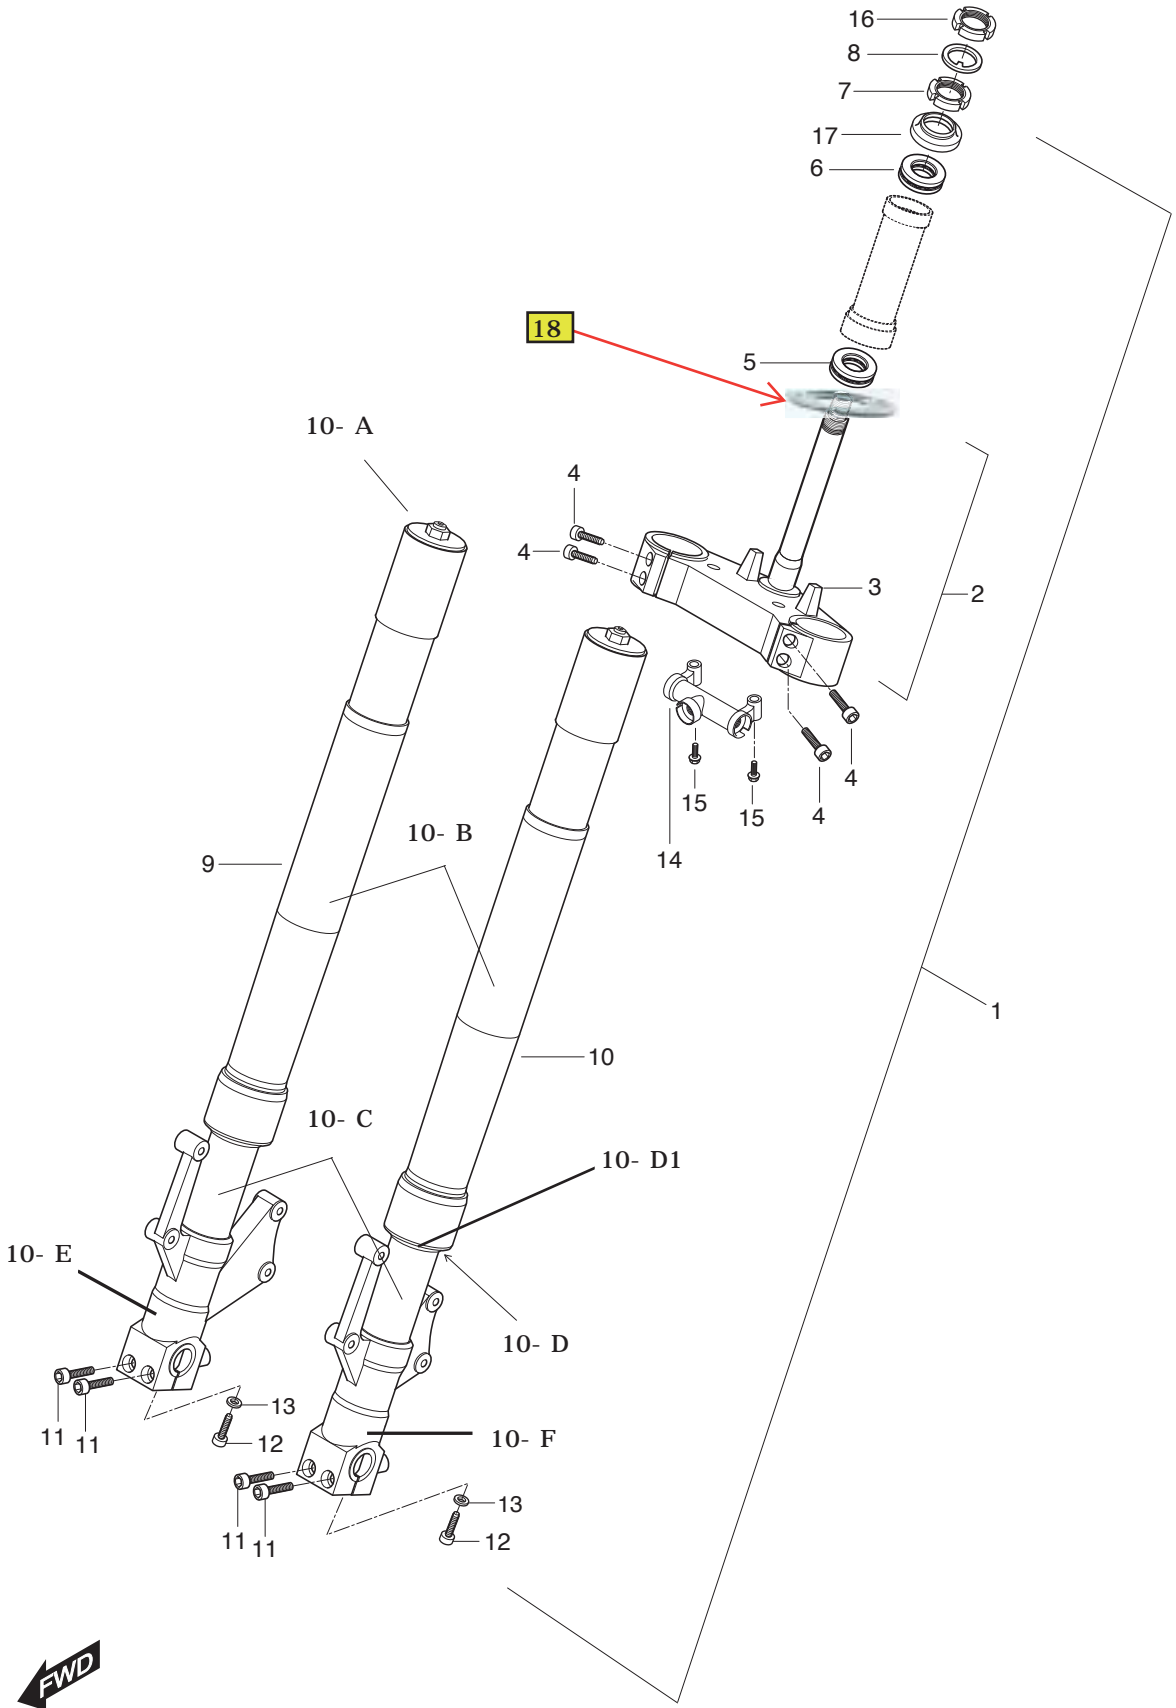

FIG 40

FIG 40. FRONT FORK

GT650S,R TYPE

REF. NO.	KOREA	PAT01	PEU01	PEU03	PART NUMBER PF/PG/PS01	PS03	PUS01	ST01	RCA01	RCA03	PART NAME	Q'TY	REMARKS	REC.QTY (PCS)
1	51100HP9200HPA	51100HP9200HPA	51100HP9200HPA	51100HP9250HPA	51100HP9200HPA	51100HP9200HPA	51100HP9200HPA	51100HP9200HPA	51100HP9200HPA	51100HP9200HPA	FORK ASS'Y, front	1		5
1-A		51100HP9250HPA	51100HP9250HPA	51100HP9250HPA	51100HP9250HPA	51100HP9250HPA	51100HP9250HPA	51100HP9250HPA			FORK ASS'Y, front(BLACK)	1	-KAMMP51C1610150H,KAMMP51B16110099 GT650RPA T01E;KM4MP51C671103041	5
2	51410HP9200HPA	51410HP9200HPA	51410HP9200HPA	51410HP9204HPA	51410HP9200HPA	51410HP9200HPA	51410HP9200HPA	51410HP9200HPA	51410HP9200HPA	51410HP9200HPA	BRACKET COMP, front fork under	1		5
2-A	51410HP9204HPA	51410HP9204HPA	51410HP9204HPA	51410HP9204HPA	51410HP9204HPA	51410HP9204HPA	51410HP9204HPA	51410HP9204HPA	51410HP9204HPA	51410HP9204HPA	BRACKET COMP, front fork under	1	"R":KM4MP51C161101504~ "S":KM4MP51B661100923~ "R"PLUS01:KM4MP578671601260~ "S":KM4MP51B661100923~ "S"PLUS01:KM4MP578471300177~	5
3	51411HP9201	51411HP9201	51411HP9201	51411HP9201	51411HP9201	51411HP9201	51411HP9201	51411HP9201	51411HP9201	51411HP9201	BRACKET, front fork under	1		NOT SALE
3-0	51411HP9204	51411HP9204	51411HP9204	51411HP9204	51411HP9204	51411HP9204	51411HP9204	51411HP9204	51411HP9204	51411HP9204	BRACKET, front fork under	1		NOT SALE
3-1	51412HM8102	51412HM8102	51412HM8102	51412HM8102	51412HM8102	51412HM8102	51412HM8102	51412HM8102	51412HM8102	51412HM8102	STEERING STEM	1	NOT SALE	
3-2	51413HM8100	51413HM8100	51413HM8100	51413HM8100	51413HM8100	51413HM8100	51413HM8100	51413HM8100	51413HM8100	51413HM8100	STOPPER fork under	1	NOT SALE	
4	07110-08258	07110-08258	07110-08258	07110-08258	07110-08258	07110-08258	07110-08258	07110-08258	07110-08258	07110-08258	BOLT, front fork under bracket	4		55
5	09265H25001	09265H25001	09265H25001	09265H25001	09265H25001	09265H25001	09265H25001	09265H25001	09265H25001	09265H25001	BEARING, steering lower	1		5
6	09265H28001	09265H28001	09265H28001	09265H28001	09265H28001	09265H28001	09265H28001	09265H28001	09265H28001	09265H28001	BEARING, steering upper	1		5
7	51631-28000	51631-28000	51631-28000	51631-28000	51631-28000	51631-28000	51631-28000	51631-28000	51631-28000	51631-28000	NUT, steering stem	1		5
8	09166H25001	09166H25001	09166H25001	09166H25001	09166H25001	09166H25001	09166H25001	09166H25001	09166H25001	09166H25001	WASHER, steering stem	1		5
9	51210HP9200	51210HP9200	51210HP9200	51210HP9200	51210HP9200	51210HP9200	51210HP9200	51210HP9200	51210HP9200	51210HP9200	DAMPER ASS'Y, front fork R	1		
9-1	51210HP9250120	51210HP9250120	51210HP9250120	51210HP9250120	51210HP9250120	51210HP9250120	51210HP9250120	51210HP9250120	51210HP9250120	51210HP9250120	DAMPER ASS'Y, front fork R(BLACK)	1	-KAMMP51C1610150H,KAMMP51B16110099 GT650RPA T01E;KM4MP51C671103041	
10	51220HP9200	51220HP9200	51220HP9200	51220HP9200	51220HP9200	51220HP9200	51220HP9200	51220HP9200	51220HP9200	51220HP9200	DAMPER ASS'Y, front fork L	1		
10-1	51220HP9250120	51220HP9250120	51220HP9250120	51220HP9250120	51220HP9250120	51220HP9250120	51220HP9250120	51220HP9250120	51220HP9250120	51220HP9250120	DAMPER ASS'Y, front fork L(BLACK)	1	-KAMMP51C1610150H,KAMMP51B16110099 GT650RPA T01E;KM4MP51C671103041	
10-A	52120HN9100	52120HN9100	52120HN9100	52120HN9100	52120HN9100	52120HN9100	52120HN9100	52120HN9100	52120HN9100	52120HN9100	CAP OUTER TUBE(BLACK)	2		
10-A1	52120HP9400	52120HP9400	52120HP9400	52120HP9400	52120HP9400	52120HP9400	52120HP9400	52120HP9400	52120HP9400	52120HP9400	CAP OUTER TUBE(BLUE)	2		
10-B	52210-N9100	52210-N9100	52210-N9100	52210-N9100	52210-N9100	52210-N9100	52210-N9100	52210-N9100	52210-N9100	52210-N9100	UPPER CASE, FORK	2		
10-B1	52210HP9400120	52210HP9400120	52210HP9400120	52210HP9400120	52210HP9400120	52210HP9400120	52210HP9400120	52210HP9400120	52210HP9400120	52210HP9400120	UPPER CASE, FORK(BLACK)	2		
10-C	52110-N9100	52110-N9100	52110-N9100	52110-N9100	52110-N9100	52110-N9100	52110-N9100	52110-N9100	52110-N9100	52110-N9100	PIPE, FORK	2		
10-D	51255HG5800	51255HG5800	51255HG5800	51255HG5800	51255HG5800	51255HG5800	51255HG5800	51255HG5800	51255HG5800	51255HG5800	OIL SEAL, FORK	2		
10-D1	52620-G5800	52620-G5800	52620-G5800	52620-G5800	52620-G5800	52620-G5800	52620-G5800	52620-G5800	52620-G5800	52620-G5800	AIR DUST COVER	2		
10-E	52280HM8104C10	52280HM8104C10	52280HM8104C10	52280HM8104C10	52280HM8104C10	52280HM8104C10	52280HM8104C10	52280HM8104C10	52280HM8104C10	52280HM8104C10	BOTTOM BLOCK RH	1		
10-E1	52280HP9400120	52280HP9400120	52280HP9400120	52280HP9400120	52280HP9400120	52280HP9400120	52280HP9400120	52280HP9400120	52280HP9400120	52280HP9400120	BOTTOM BLOCK RH(BLACK)	1		
10-F	52270HM8104C10	52270HM8104C10	52270HM8104C10	52270HM8104C10	52270HM8104C10	52270HM8104C10	52270HM8104C10	52270HM8104C10	52270HM8104C10	52270HM8104C10	BOTTOM BLOCK LH	1		
10-F1	52270HP9400120	52270HP9400120	52270HP9400120	52270HP9400120	52270HP9400120	52270HP9400120	52270HP9400120	52270HP9400120	52270HP9400120	52270HP9400120	BOTTOM BLOCK LH(BLACK)	1		
11	09106H08458	09106H08458	09106H08458	09106H08458	09106H08458	09106H08458	09106H08458	09106H08458	09106H08458	09106H08458	BOLT, axle grip	4		40
12	07110-08258	07110-08258	07110-08258	07110-08258	07110-08258	07110-08258	07110-08258	07110-08258	07110-08258	07110-08258	BOLT, fork clip	2		55
13	90544H93B00	90544H93B00	90544H93B00	90544H93B00	90544H93B00	90544H93B00	90544H93B00	90544H93B00	90544H93B00	90544H93B00	WASHER, spacer	2		
14	51511HN9101	51511HN9101	51511HN9101	51511HN9101	51511HN9101	51511HN9101	51511HN9101	51511HN9101	51511HN9101	51511HN9101	JOINT, front brake hose	1		
14-A	Delete	Delete	Delete	Delete	Delete	Delete	Delete	Delete	Delete	Delete		0	USA:KM4MP578971601883~ EU:KM4MP51C661102700~	
15	01517-06308	01517-06308	01517-06308	01517-06308	01517-06308	01517-06308	01517-06308	01517-06308	01517-06308	01517-06308	BOLT, front brake hose joint	2		
15-A	Delete	Delete	Delete	Delete	Delete	Delete	Delete	Delete	Delete	Delete		0	USA:KM4MP578971601883~ EU:KM4MP51C661102700~	
16	51631HN9100	51631HN9100	51631HN9100	51631HN9100	51631HN9100	51631HN9100	51631HN9100	51631HN9100	51631HN9100	51631HN9100	NUT, steering stem upper	1		
17	51643HG5801	51643HG5801	51643HG5801	51643HG5801	51643HG5801	51643HG5801	51643HG5801	51643HG5801	51643HG5801	51643HG5801	DUST SEAL, steering upper	1		
18	09164H28001	09164H28001	09164H28001	09164H28001	09164H28001	09164H28001	09164H28001	09164H28001	09164H28001	09164H28001	WASHER, PROTECTOR	1	"R":KM4MP51C161101504~ "R"PLUS01:KM4MP578671601260	5