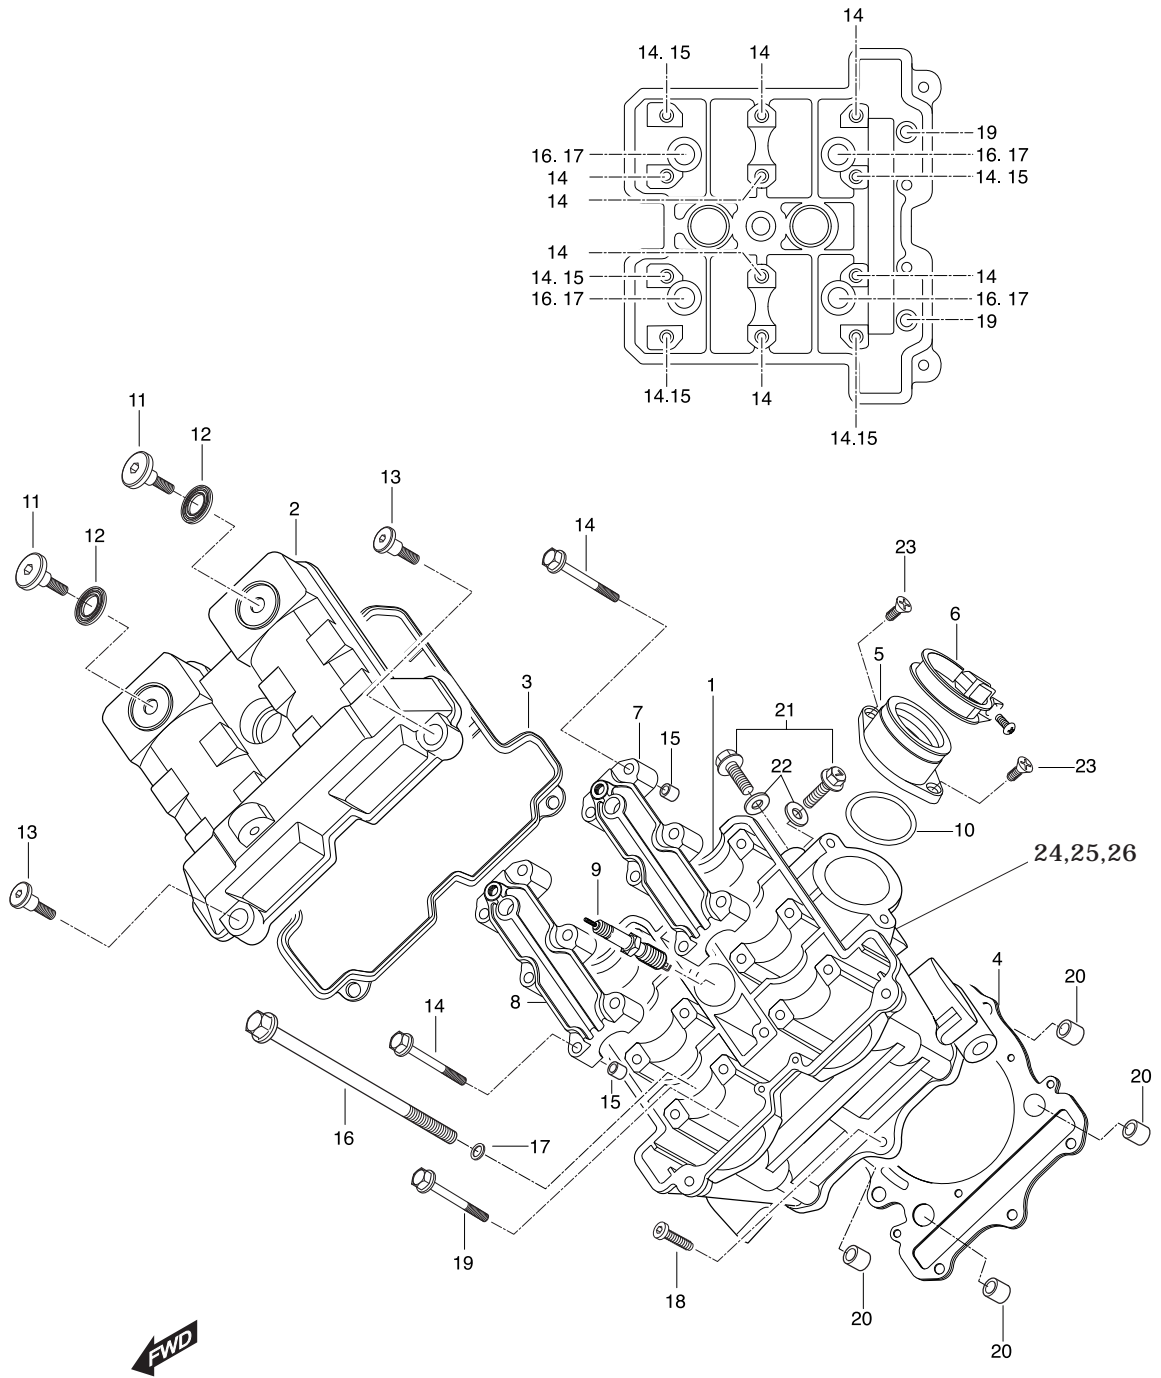

FIG 1-1

FIG 1-1. CYLINDER HEAD/(FRONT)

GT650S,R TYPE