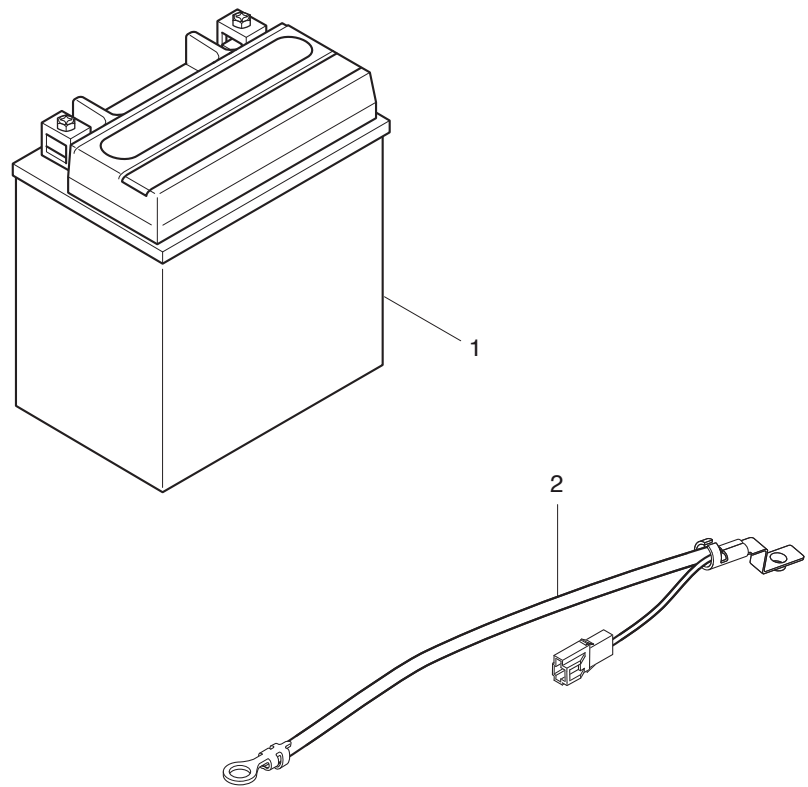

FIG 23

FIG 23. BATTERY

GT650SR TYPE

REF. NO.	KOREA	PAT01	PEU01	PEU03	PART NUMBER PF/PG/PS01	PS03	PUS01	ST01	RCA01	RCA03	PART NAME	Q'TY	REMARKS	REC.Q'TY (PCS)
1	33610HM8100	33610HM8100	33610HM8100	33610HM8100	33610HM8100	33610HM8100	33610HM8100	33610HM8100	33610HM8100	33610HM8100	BATTERY ASS'Y(12V 12Ah, STX(L+RS)	1		5
2	33860HN9100	33860HN9100	33860HN9100	33860HN9100	33860HN9100	33860HN9100	33860HN9100	33860HN9100	33860HN9100	33860HN9100	LEAD WIRE, battery minus(-)	1		5