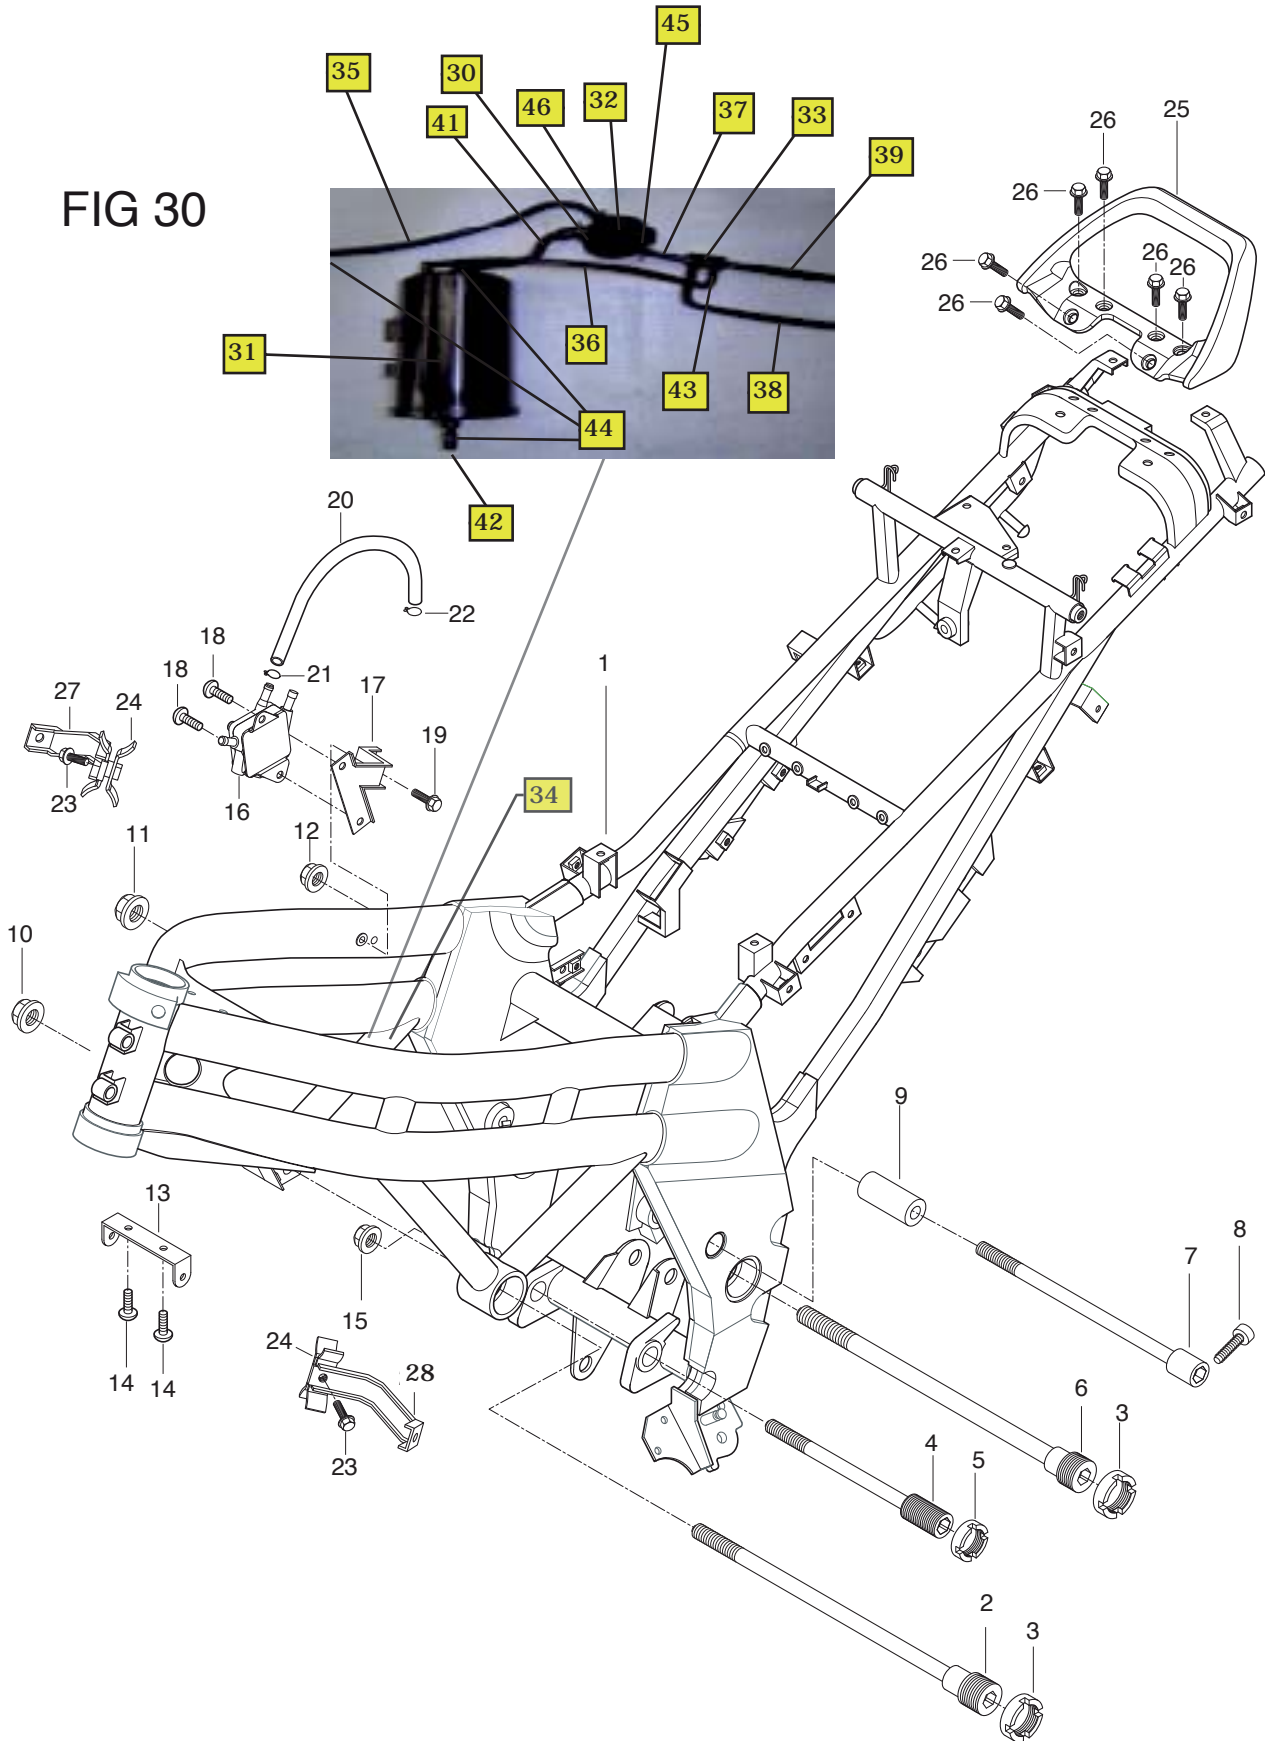

FIG 30

FIG 30-1. FRAME CANISTER

GT1650SR TYPE														
REF. NO.	KOREA	PAT01	PEU01	PEU03	PART NUMBER PF/PG/PS01	PS03	FUS01	ST01	RCA01	RCA03	PART NAME	Q'TY	REMARKS	REC.Q'TY (PCS)
30							09401H13401				CLAMP, THEMOSTAT	1		
31							52530HN9160				BODY COMP CANISTER	1		
32							52550HN9160				VALVE ASSY	1		
33							46111HN9160				JOINT CANISTER HOSE	1		
34							47551HN9161				BKT. CANISTER EG	1		
35							52534HN9161				HOSE, FTANK & PURGE VALVE	1		
36							52535HN9161				HOSE, CANISTER BODY & CANISTER JOINT	1		
37							52535HN9161				HOSE, PURGE VALVE & CANISTER JOINT	1		
38							52536HN9160				HOSE, FCOK & CANISTER JOINT	1		
39							52537HN9160				HOSE, CANISTER JOINT & INTAKE PIPE	1		
40							52538HN9161				HOSE, CANISTER BODY & AIR CLEANER	1		
41							52539HN9161				HOSE, CANISTER BODY & PURGE VALVE	1		
42							52541HN9160				CAP, CANISTER BODY	1		
43							09401-08401				CLIP, FURE HOSE	6		
44							09401-10401				CLIP, FURE HOSE	3		
45							09401H09401				CLAMP, CARB VACUU	1		
46							09401H10401				CLAMP	1		