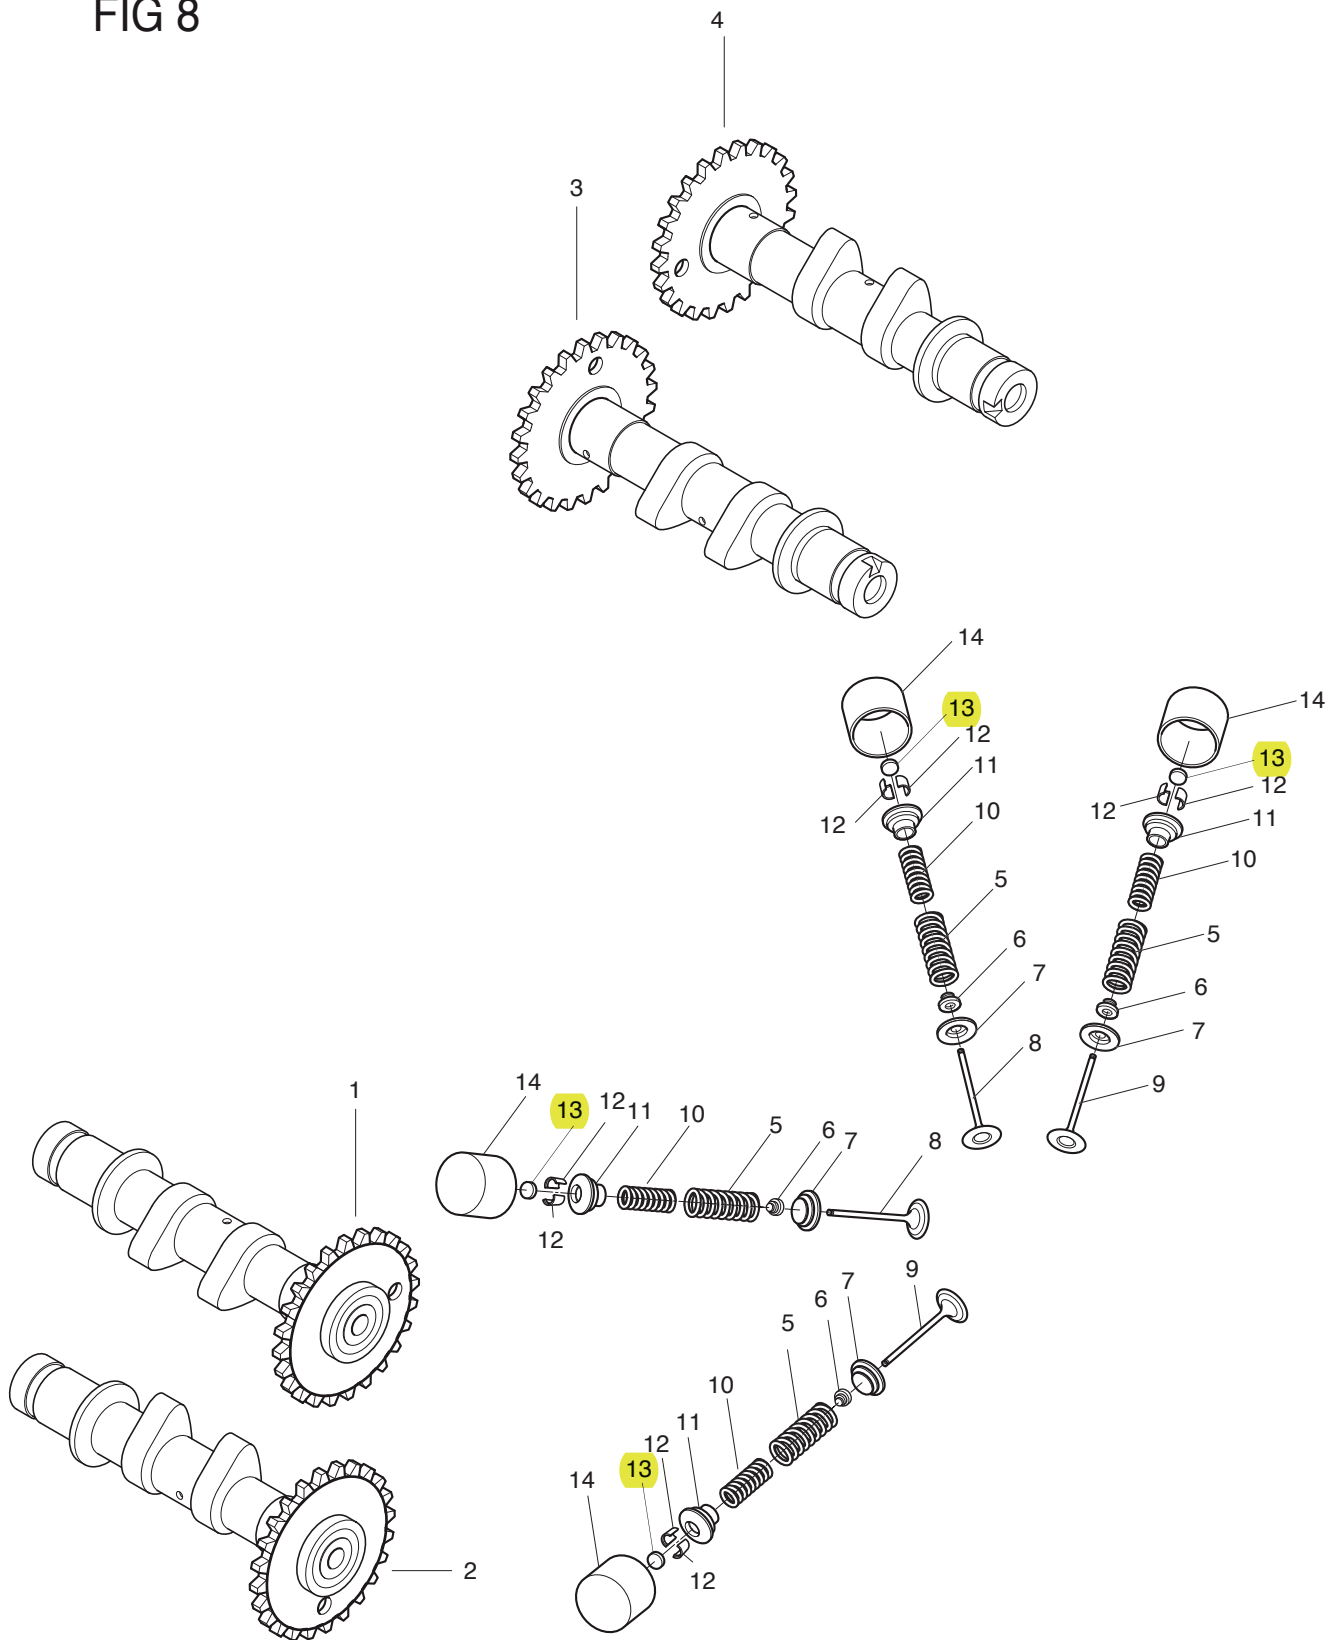

FIG 8

FWD

FIG. 8. CAMSHAFT / VALVE

GT650S,R TYPE

REF. NO.	KOREA	PAT01	PEU01	PEU03	PE/PG/PS01	PS03	FUS01	ST01	RCA01	RCA03	PART NAME	Q'TY	REMARKS	REC.Q'TY (PCS)
1	12710HN9100HPA	12710HN9100HPA	12710HN9100HPA	12710HN9100HPA	12710HN9100HPA	12710HN9100HPA	12710HN9100HPA	12710HN9100HPA	12710HN9100HPA	12710HN9100HPA	CAMSHAFT ASS'Y, front intake	1		10
2	12730HN9100HPA	12730HN9100HPA	12730HN9100HPA	12730HN9100HPA	12730HN9100HPA	12730HN9100HPA	12730HN9100HPA	12730HN9100HPA	12730HN9100HPA	12730HN9100HPA	CAMSHAFT ASS'Y, front exhaust	1		10
3	12720HN9100HPA	12720HN9100HPA	12720HN9100HPA	12720HN9100HPA	12720HN9100HPA	12720HN9100HPA	12720HN9100HPA	12720HN9100HPA	12720HN9100HPA	12720HN9100HPA	CAMSHAFT ASS'Y, rear intake	1		10
4	12740HN9100HPA	12740HN9100HPA	12740HN9100HPA	12740HN9100HPA	12740HN9100HPA	12740HN9100HPA	12740HN9100HPA	12740HN9100HPA	12740HN9100HPA	12740HN9100HPA	CAMSHAFT ASS'Y, rear exhaust	1		10
5	12922HN9100	12922HN9100	12922HN9100	12922HN9100	12922HN9100	12922HN9100	12922HN9100	12922HN9100	12922HN9100	12922HN9100	SPRING, valve outer	8		40
6	09289H04002	09289H04002	09289H04002	09289H04002	09289H04002	09289H04002	09289H04002	09289H04002	09289H04002	09289H04002	SEAL, valve stem oil	8		40
7	12933HN9100	12933HN9100	12933HN9100	12933HN9100	12933HN9100	12933HN9100	12933HN9100	12933HN9100	12933HN9100	12933HN9100	SEAT, valve spring	8		40
8	12911HN9101	12911HN9101	12911HN9101	12911HN9101	12911HN9101	12911HN9101	12911HN9101	12911HN9101	12911HN9101	12911HN9101	VALVE, intake	4		20
9	12912HN9101	12912HN9101	12912HN9101	12912HN9101	12912HN9101	12912HN9101	12912HN9101	12912HN9101	12912HN9101	12912HN9101	VALVE, exhaust	4		20
10	12921HN9101	12921HN9101	12921HN9101	12921HN9101	12921HN9101	12921HN9101	12921HN9101	12921HN9101	12921HN9101	12921HN9101	SPRING, valve inner	8		40
11	12931HN9100	12931HN9100	12931HN9100	12931HN9100	12931HN9100	12931HN9100	12931HN9100	12931HN9100	12931HN9100	12931HN9100	RETAINER, valve spring	8		40
12	12932HJ8200	12932HJ8200	12932HJ8200	12932HJ8200	12932HJ8200	12932HJ8200	12932HJ8200	12932HJ8200	12932HJ8200	12932HJ8200	COTTER, valve	16		80
13	12892-05C00170	12892-05C00170	12892-05C00170	12892-05C00170	12892-05C00170	12892-05C00170	12892-05C00170	12892-05C00170	12892-05C00170	12892-05C00170	SHIM, tappet (size 120-220)	8		40
14	12881HN9100	12881HN9100	12881HN9100	12881HN9100	12881HN9100	12881HN9100	12881HN9100	12881HN9100	12881HN9100	12881HN9100	TAPPET	8		40