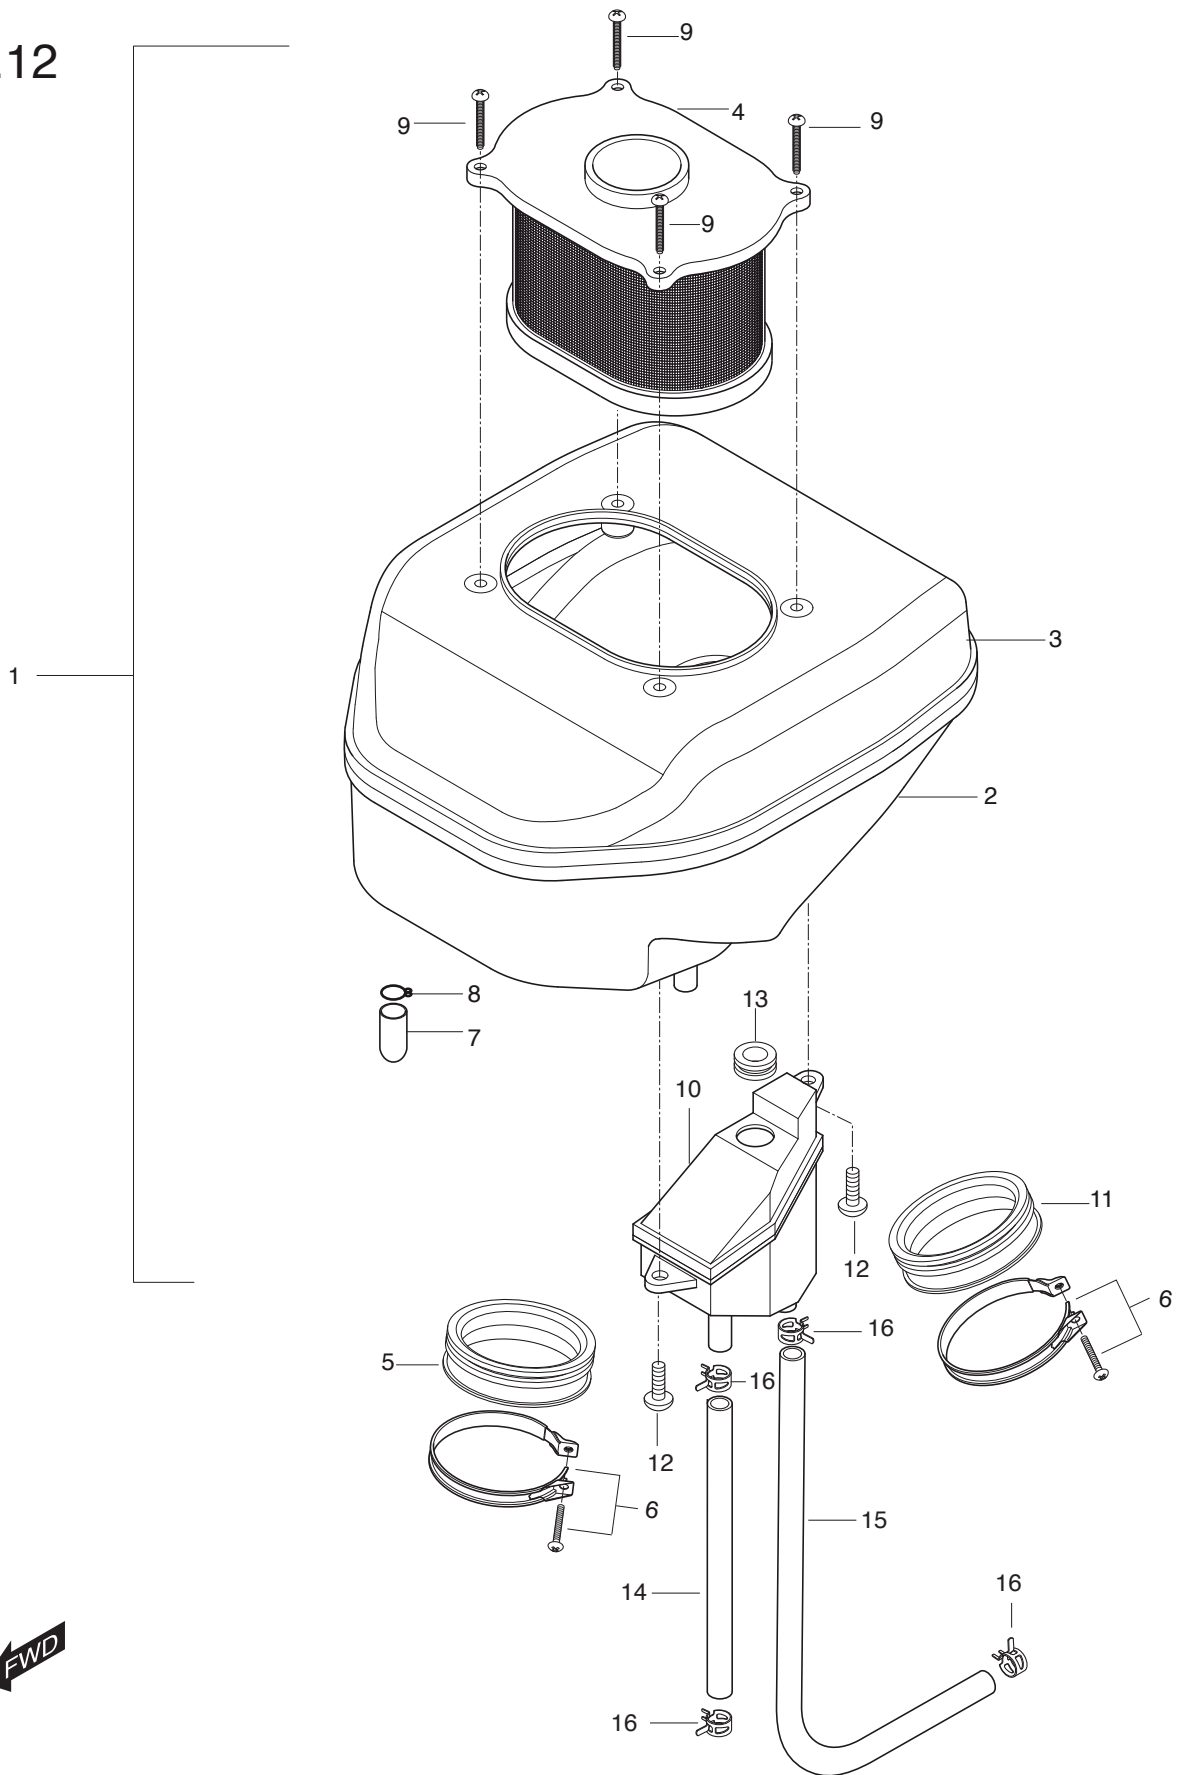

FIG.12

FIG 12. AIR CLEANER&CHAMBER

GT650SR TYPE

REF. NO.	KOREA	PAT01	PEU01	PEU03	PART NUMBER PF/PG/PS01	PS03	FUS01	ST01	RCA01	RCA03	PART NAME	Q'TY	REMARKS	REC.Q'TY (PCS)
1	13700HN9104	13700HN9104	13700HN9120	13700HN9120	13700HN9120	13700HN9120	13700HN9160	13700HN9104	13700HN9104	13700HN9120	CLEANER ASS'Y, air	1		5
2	13720HN9102	13720HN9102	13720HN9102	13720HN9102	13720HN9102	13720HN9102	13720HN9102	13720HN9102	13720HN9102	13720HN9102	CASE, air cleaner	1	NOT SALE	
3	13740HN9101	13740HN9101	13740HN9101	13740HN9101	13740HN9101	13740HN9101	13740HN9101	13740HN9101	13740HN9101	13740HN9101	CAP COMP, air cleaner	1	NOT SALE	
4	13780HM8100	13780HM8100	13780HM8100	13780HM8100	13780HM8100	13780HM8100	13780HM8100	13780HM8100	13780HM8100	13780HM8100	FILTER COMP, air cleaner	1		5
5	13871HN9100	13871HN9100	13871HN9100	13871HN9100	13871HN9100	13871HN9100	13871HN9100	13871HN9100	13871HN9100	13871HN9100	TUBE, outlet front	1		
6	09402-56208	09402-56208	09402-56208	09402-56208	09402-56208	09402-56208	09402-56208	09402-56208	09402-56208	09402-56208	CLAMP, outlet tube	2		10
7	13895HF4500	13895HF4500	13895HF4500	13895HF4500	13895HF4500	13895HF4500	13895HF4500	13895HF4500	13895HF4500	13895HF4500	PLUG, oil drain	1		
8	09401-14301	09401-14301	09401-14301	09401-14301	09401-14301	09401-14301	09401-14301	09401-14301	09401-14301	09401-14301	CLIP, oil drain plug	1		
9	02142-05165	02142-05165	02142-05165	02142-05165	02142-05165	02142-05165	02142-05165	02142-05165	02142-05165	02142-05165	SCREW, air cleaner filter	4		
10	16810HN9101	16810HN9101	16810HN9101	16810HN9101	16810HN9101	16810HN9101	16810HN9101	16810HN9101	16810HN9101	16810HN9101	TANK ASS'Y, breather oil return	1		
11	13881HN9100	13881HN9100	13881HN9100	13881HN9100	13881HN9100	13881HN9100	13881HN9100	13881HN9100	13881HN9100	13881HN9100	TUBE, outlet	1		
12	03241-05165	03241-05165	03241-05165	03241-05165	03241-05165	03241-05165	03241-05165	03241-05165	03241-05165	03241-05165	SCREW	2		
13	09320-12029	09320-12029	09320-12029	09320-12029	09320-12029	09320-12029	09320-12029	09320-12029	09320-12029	09320-12029	CUSHION, oil return tank	1		
14	16821HN9101	16821HN9101	16821HN9101	16821HN9101	16821HN9101	16821HN9101	16821HN9101	16821HN9101	16821HN9101	16821HN9101	HOSE, breather oil return No.1	1		5
15	16831HN9100	16831HN9100	16831HN9100	16831HN9100	16831HN9100	16831HN9100	16831HN9100	16831HN9100	16831HN9100	16831HN9100	HOSE, breather oil return No.2	1		5
16	09401HI4401	09401HI4401	09401HI4401	09401HI4401	09401HI4401	09401HI4401	09401HI4401	09401HI4401	09401HI4401	09401HI4401	CLAMP, breather oil return	4		