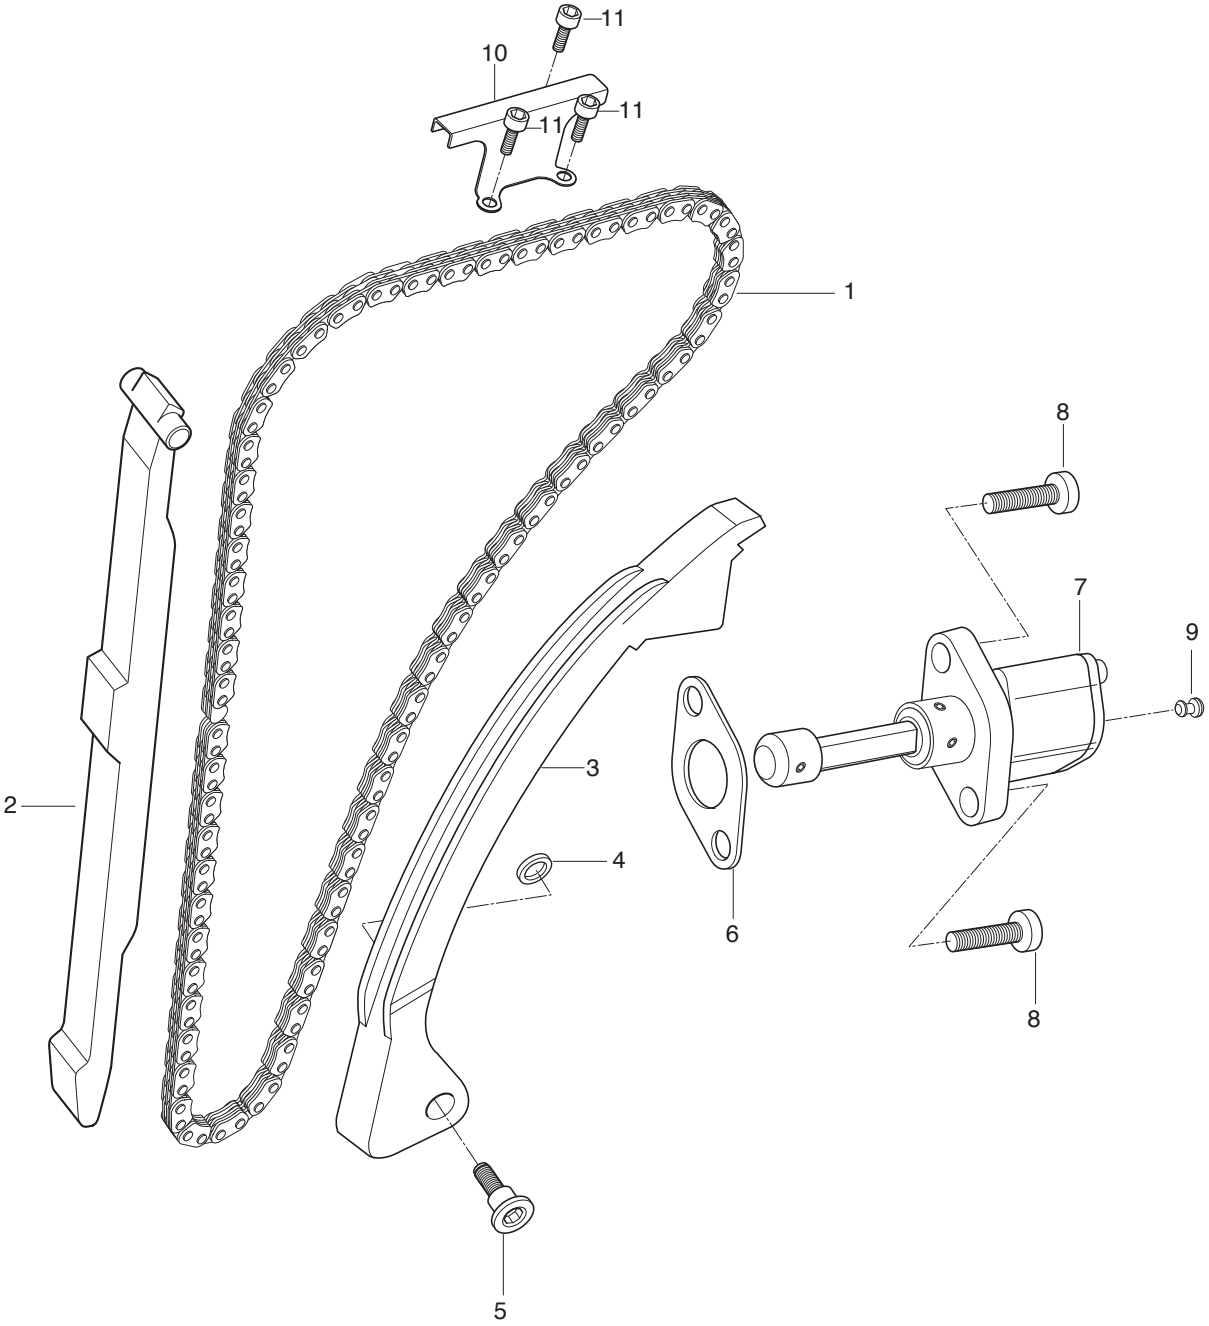

FIG 9

FIG. 9. CAM CHAIN

GT650S,R TYPE

REF. NO.	KOREA	PAT01	PEU01	PEU03	PE/PG/PS01	PS03	FUS01	ST01	RCA01	RCA03	PART NAME	Q'TY	REMARKS	REC.Q'TY (PCS)
1	12760HN9100	12760HN9100	12760HN9100	12760HN9100	12760HN9100	12760HN9100	12760HN9100	12760HN9100	12760HN9100	12760HN9100	CHAIN COMP, camshaft drive	2		10
2	12771HN9100	12771HN9100	12771HN9100	12771HN9100	12771HN9100	12771HN9100	12771HN9100	12771HN9100	12771HN9100	12771HN9100	GUIDE, camchain NO.1	2		10
3	12811HN9100	12811HN9100	12811HN9100	12811HN9100	12811HN9100	12811HN9100	12811HN9100	12811HN9100	12811HN9100	12811HN9100	TENSIONER, camchain	2	~ E/G No : GT650-113018	10
3-1	12811HN9101	12811HN9101	12811HN9101	12811HN9101	12811HN9101	12811HN9101	12811HN9101	12811HN9101	12811HN9101	12811HN9101	TENSIONER, camchain	2	E/G No : GT650-113019 ~	10
4	08211-06181	08211-06181	08211-06181	08211-06181	08211-06181	08211-06181	08211-06181	08211-06181	08211-06181	08211-06181	WASHER, camchain tensioner bolt	2		10
5	12812H35C00	12812H35C00	12812H35C00	12812H35C00	12812H35C00	12812H35C00	12812H35C00	12812H35C00	12812H35C00	12812H35C00	BOLT, camchain tensioner	1		5
5-1	12812HN9101	12812HN9101	12812HN9101	12812HN9101	12812HN9101	12812HN9101	12812HN9101	12812HN9101	12812HN9101	12812HN9101	BOLT, camchain tensioner (magneto)	1		5
6	12837H31321	12837H31321	12837H31321	12837H31321	12837H31321	12837H31321	12837H31321	12837H31321	12837H31321	12837H31321	GASKET, tensioner adjuster	2		10
6-A	12837HP8900	12837HP8900	12837HP8900	12837HP8900	12837HP8900	12837HP8900	12837HP8900	12837HP8900	12837HP8900	12837HP8900	GASKET, tensioner adjuster	2	E/G No GT650-111554~	10
7	12830HN9102	12830HN9102	12830HN9102	12830HN9102	12830HN9102	12830HN9102	12830HN9102	12830HN9102	12830HN9102	12830HN9102	ADJUSTER ASS'Y, tensioner	2		10
7-A	12830HN9120	12830HN9120	12830HN9120	12830HN9120	12830HN9120	12830HN9120	12830HN9120	12830HN9120	12830HN9120	12830HN9120	ADJUSTER ASS'Y, tensioner	2	E/G No GT650-111554~	10
8	07110-06208	07110-06208	07110-06208	07110-06208	07110-06208	07110-06208	07110-06208	07110-06208	07110-06208	07110-06208	BOLT, tensioner adjuster	4		30
9	12839-38200	12839-38200	12839-38200	12839-38200	12839-38200	12839-38200	12839-38200	12839-38200	12839-38200	12839-38200	PLUG, adjuster	2		10
10	12782HN9100	12782HN9100	12782HN9100	12782HN9100	12782HN9100	12782HN9100	12782HN9100	12782HN9100	12782HN9100	12782HN9100	GUIDE, camchain No.2	2		10
11	07110-06108	07110-06108	07110-06108	07110-06108	07110-06108	07110-06108	07110-06108	07110-06108	07110-06108	07110-06108	BOLT, camchain guide No.2	6		10