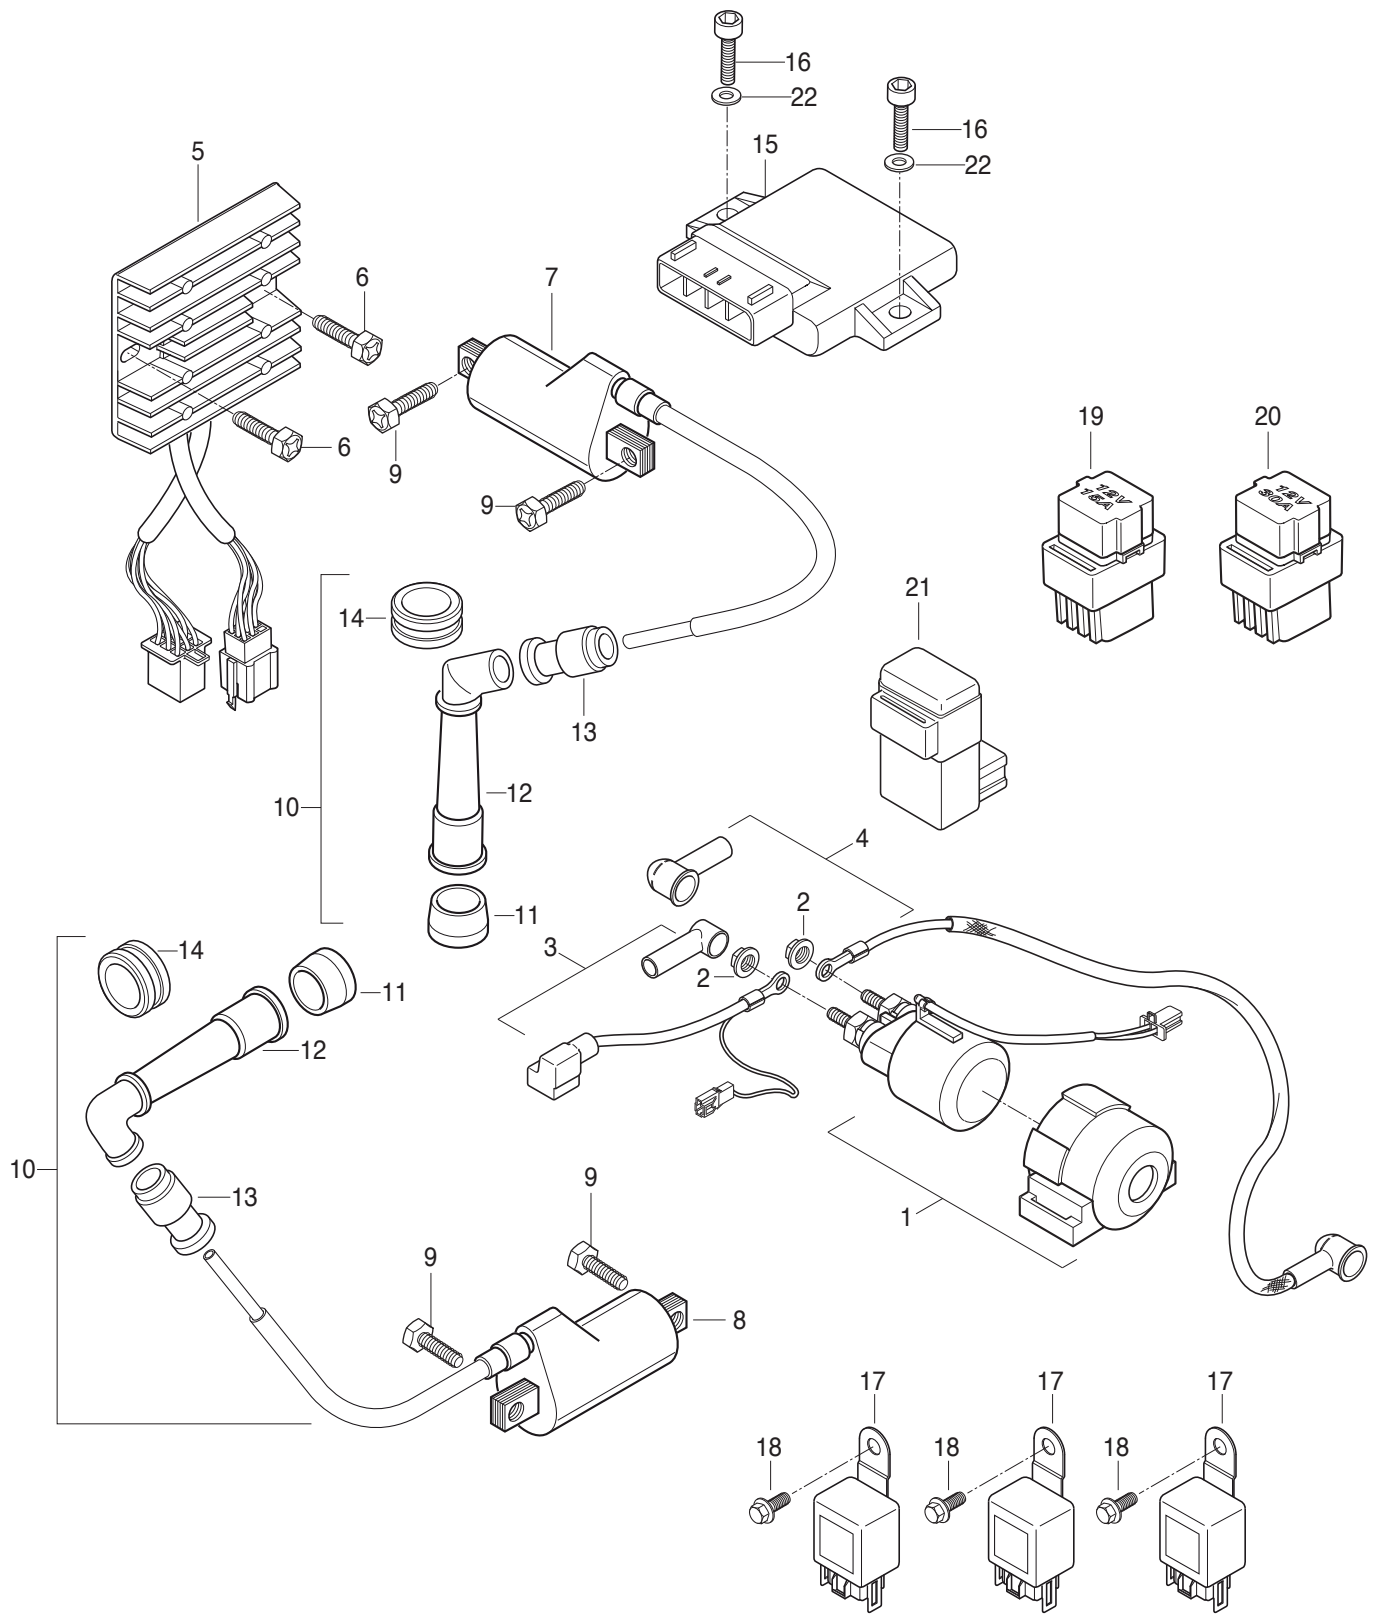

FIG 23. BATTERY

GT650SR TYPE

REF. NO.	KOREA	PAT01	PEU01	PEU03	PART NUMBER PF/PG/PS01	PS03	PUS01	ST01	RCA01	RCA03	PART NAME	Q'TY	REMARKS	REC.Q'TY (PCS)
1	33610HM8100	33610HM8100	33610HM8100	33610HM8100	33610HM8100	33610HM8100	33610HM8100	33610HM8100	33610HM8100	33610HM8100	BATTERY ASS'Y(12V 12Ah, STX(L+RS)	1		5
2	33860HN9100	33860HN9100	33860HN9100	33860HN9100	33860HN9100	33860HN9100	33860HN9100	33860HN9100	33860HN9100	33860HN9100	LEAD WIRE, battery minus(-)	1		5

FIG 24

FWD