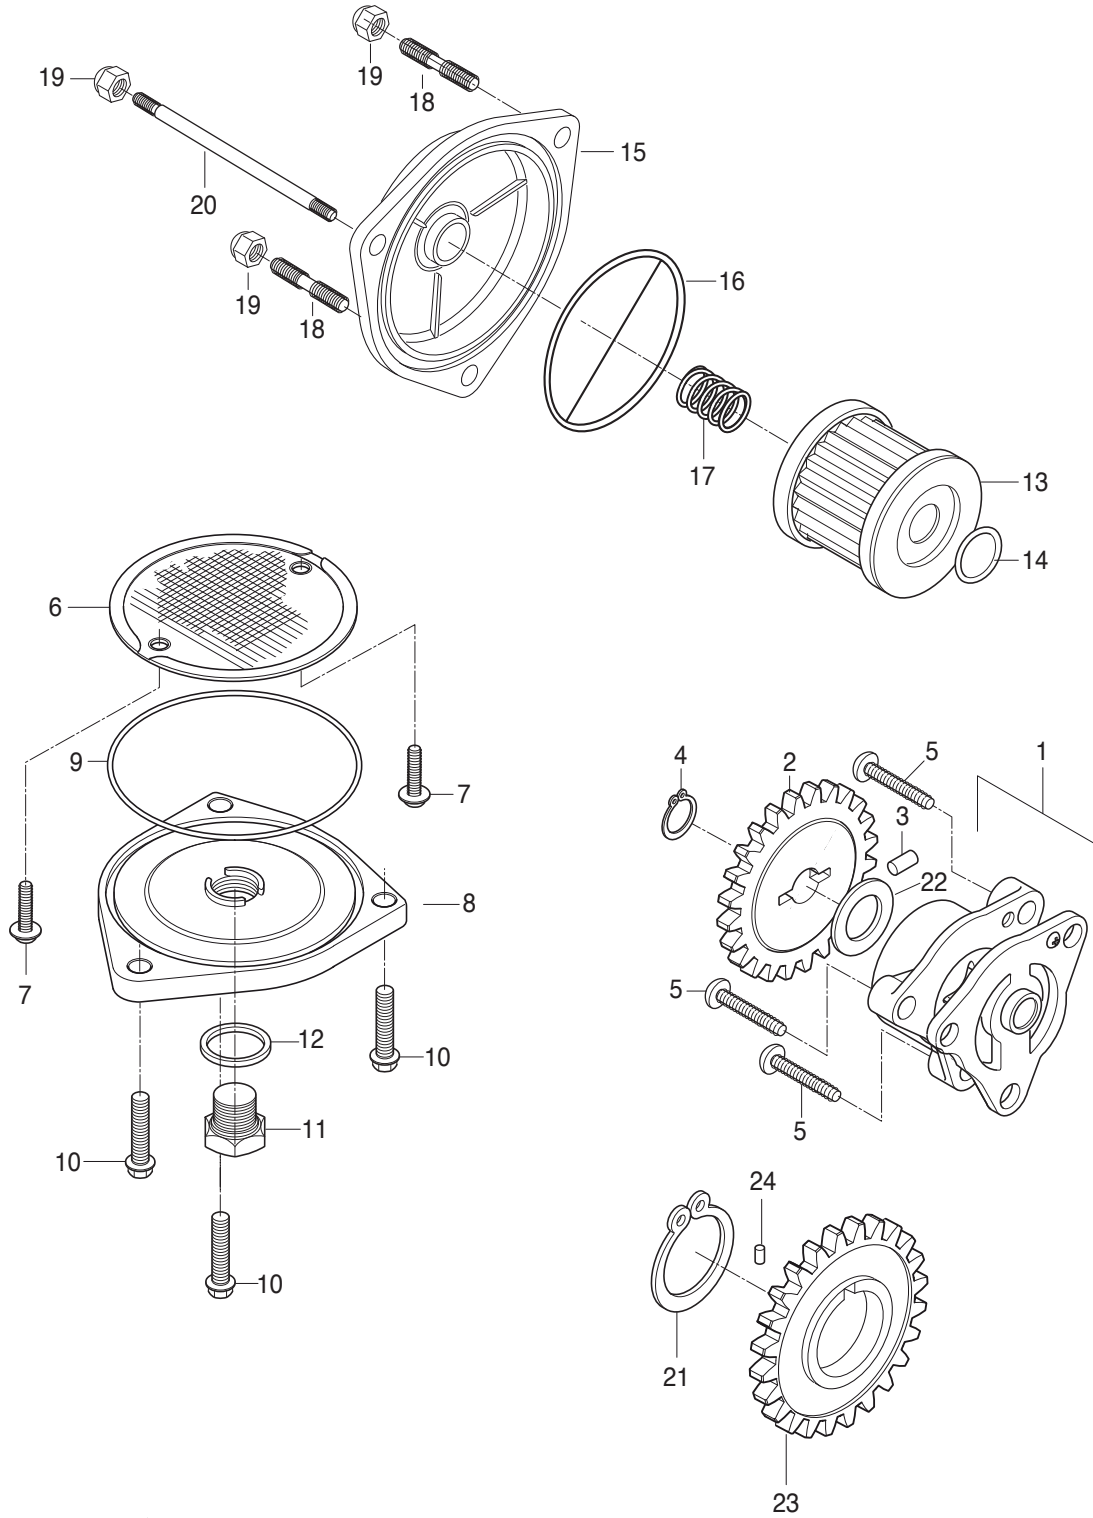

FIG 14

FIG 14. OIL PUMP

GT650S,R TYPE

REF. NO.	KOREA	PAT01	PEU01	PEU03	PF/PG/PS01	PS03	FUS01	ST01	RCA01	RCA03	PART NAME	Q'TY	REMARKS	REC.Q'TY (PCS)
1	16400HN9101	16400HN9101	16400HN9101	16400HN9101	16400HN9101	16400HN9101	16400HN9101	16400HN9101	16400HN9101	16400HN9101	PUMP ASS'Y, oil	1		5
2	16331HN9101	16331HN9101	16331HN9101	16331HN9101	16331HN9101	16331HN9101	16331HN9101	16331HN9101	16331HN9101	16331HN9101	GEAR, oil pump driven	1		5
3	09261H04001	09261H04001	09261H04001	09261H04001	09261H04001	09261H04001	09261H04001	09261H04001	09261H04001	09261H04001	PN, oil pump driven gear	1		5
4	08331-31109	08331-31109	08331-31109	08331-31109	08331-31109	08331-31109	08331-31109	08331-31109	08331-31109	08331-31109	CIRCLIP, oil pump driven gear	1		5
5	02112-06258	02112-06258	02112-06258	02112-06258	02112-06258	02112-06258	02112-06258	02112-06258	02112-06258	02112-06258	SCREW, oil pump	3		15
6	16520HN9100	16520HN9100	16520HN9100	16520HN9100	16520HN9100	16520HN9100	16520HN9100	16520HN9100	16520HN9100	16520HN9100	STRAINER COMP, engine oil	1		5
7	02112-95126	02112-95126	02112-95126	02112-95126	02112-95126	02112-95126	02112-95126	02112-95126	02112-95126	02112-95126	SCREW, engine oil strainer	2		5
8	16523HN9100	16523HN9100	16523HN9100	16523HN9100	16523HN9100	16523HN9100	16523HN9100	16523HN9100	16523HN9100	16523HN9100	CAP, oil strainer	1		5
9	09280H82001	09280H82001	09280H82001	09280H82001	09280H82001	09280H82001	09280H82001	09280H82001	09280H82001	09280H82001	O-RING, oil strainer cap	1		5
10	01547-06208	01547-06208	01547-06208	01547-06208	01547-06208	01547-06208	01547-06208	01547-06208	01547-06208	01547-06208	BOLT, oil strainer cap	3		35
11	09247-14002	09247-14002	09247-14002	09247-14002	09247-14002	09247-14002	09247-14002	09247-14002	09247-14002	09247-14002	PLUG, oil drain	1		5
11-1	09247-14019	09247-14019	09247-14019	09247-14019	09247-14019	09247-14019	09247-14019	09247-14019	09247-14019	09247-14019	PLUG, oil drain	1		5
12	09168H14003	09168H14003	09168H14003	09168H14003	09168H14003	09168H14003	09168H14003	09168H14003	09168H14003	09168H14003	GASKET, drain plug	1		10
13	16510HN9101	16510HN9101	16510HN9101	16510HN9101	16510HN9101	16510HN9101	16510HN9101	16510HN9101	16510HN9101	16510HN9101	FILTER COMP, engine oil	1		5
14	09280H16001	09280H16001	09280H16001	09280H16001	09280H16001	09280H16001	09280H16001	09280H16001	09280H16001	09280H16001	O-RING, oil filter	1		5
15	16512HN91010S1	16512HN91010S1	16512HN91010S1	16512HN91010S1	16512HN91010S1	16512HN91010S1	16512HN91010S1	16512HN91010S1	16512HN91010S1	16512HN91010S1	CAP, oil filter	1		5
16	09280H69001	09280H69001	09280H69001	09280H69001	09280H69001	09280H69001	09280H69001	09280H69001	09280H69001	09280H69001	O-RING, oil filter cap	1		5
17	09440H18001	09440H18001	09440H18001	09440H18001	09440H18001	09440H18001	09440H18001	09440H18001	09440H18001	09440H18001	SPRING, oil filter cap	1		5
18	01421-06128	01421-06128	01421-06128	01421-06128	01421-06128	01421-06128	01421-06128	01421-06128	01421-06128	01421-06128	BOLT, oil filter cap stud	2		10
19	08313-11068	08313-11068	08313-11068	08313-11068	08313-11068	08313-11068	08313-11068	08313-11068	08313-11068	08313-11068	NUT, oil filter cap	3		15
20	01421-06758	01421-06758	01421-06758	01421-06758	01421-06758	01421-06758	01421-06758	01421-06758	01421-06758	01421-06758	BOLT, oil filter cap stud	1		5
21	08331-31389	08331-31389	08331-31389	08331-31389	08331-31389	08331-31389	08331-31389	08331-31389	08331-31389	08331-31389	CIRCLIP, oil pump drive gear	1		10
22	08221-10185	08221-10185	08221-10185	08221-10185	08221-10185	08221-10185	08221-10185	08221-10185	08221-10185	08221-10185	SHIM, oil pump driven gear	1		10
23	16321HN9103	16321HN9103	16321HN9103	16321HN9103	16321HN9103	16321HN9103	16321HN9103	16321HN9103	16321HN9103	16321HN9103	GEAR, oil pump drive	1		5
24	09261H06001	09261H06001	09261H06001	09261H06001	09261H06001	09261H06001	09261H06001	09261H06001	09261H06001	09261H06001	PN, oil pump drive gear	1		5