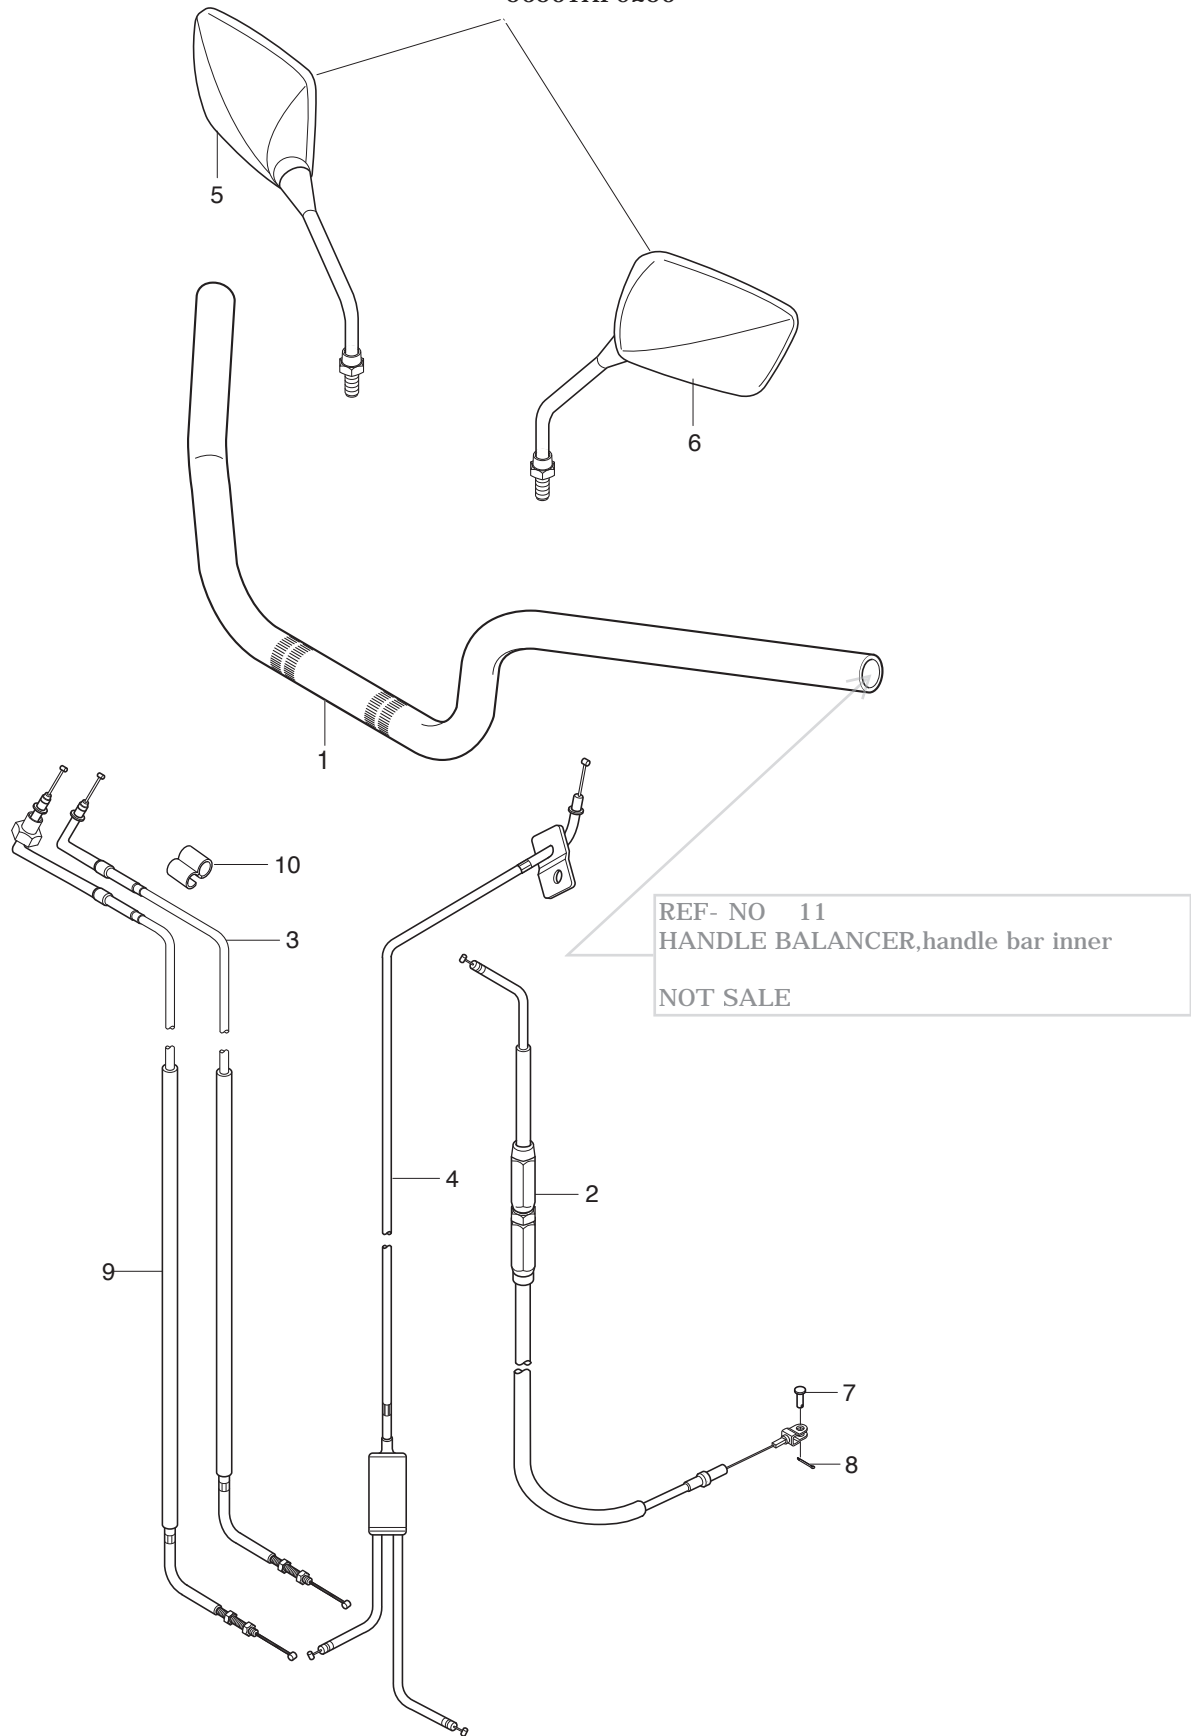

FIG 44-1

SET PART NUMBER
56501HP9250

FIG 44-1. HANDLE BAR(HIGH)

GT650S,R TYPE

REF. NO.	KOREA	PAT01	PEU01	PEU03	PART NUMBER PF/PG/PS01	PS03	PUS01	ST01	RCA01	RCA03	PART NAME	Q'TY	REMARKS	REC.Q'TY (PCS)
1				56110HN9102	56110HN9102					56110HN9102	HANDLE BAR COMP	1		5
2				58200HN9104	58200HN9104					58200HN9104	CABLE ASSY,CLUTCH	1		5
3				58300HN9104	58300HN9104					58300HN9104	CABLE ASSY,THROTTLE	1		5
4				58410HN9103	58410HN9103					58410HN9103	CABLE COMP,STARTER	1		5
5				56501HP9250	56501HP9250					56501HP9250	MIRROR SET	1		5
6				56500HP9250	56500HP9250					56500HP9250	MIRROR ASSY, rear view RH	1		5
7				56600HP9250	56600HP9250					56600HP9250	MIRROR ASSY, rear view LH	1		5
8				09200-06004	09200-06004					09200-06004	PIN CL,TCH	1		5
9				04111-20158	04111-20158					04111-20158	COTTER PIN, clutch	1		5
10				58600HN9103	58600HN9103					58600HN9103	CABLE,throttle return	1		5
11				09408-00002	09408-00002					09408-00002	CLIP, throttle cable &return cable	1		5
				56113HL7300	56113HL7300					56113HL7300	BALANCER,handle bar inner	2	NOT SALE	