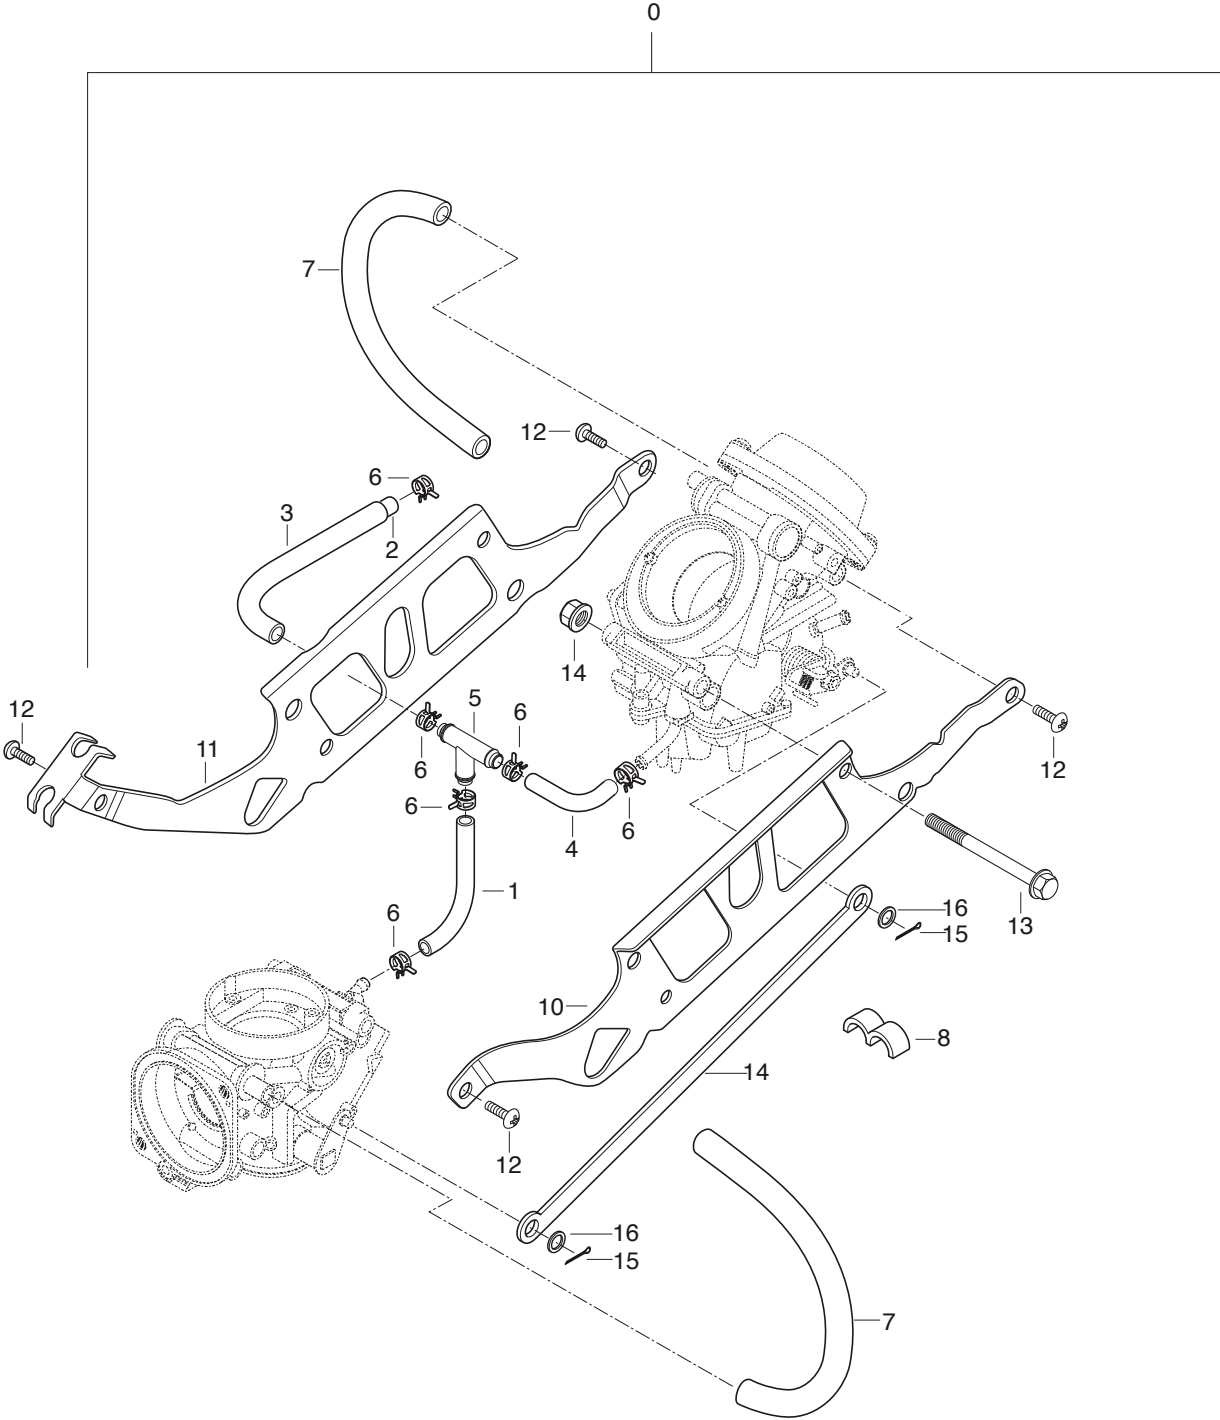

FIG 10-1. CARBURETOR ASSY

GT1650S,R TYPE

REF. NO.	KOREA	PAT01	PG/PE/PS01	PEU01	PEU03	PF/PG/PS02 (25kw)	PS03	FUS01	ST01	RCA01	RCA03	PART NAME	Q'TY	REMARKS	REC.Q'TY (PCS)
46	13366HN9100	13366HN9100	13366HN9100	13366HN9100	13366HN9100	13366HN9100	13366HN9100	13366HN9100	13366HN9100	13366HN9100	13366HN9100	CAP	2		
47	13352HN9100	13352HN9100	13352HN9100	13352HN9100	13352HN9100	13352HN9100	13352HN9100	13352HN9100	13352HN9100	13352HN9100	13352HN9100	FLOAT BODY	2		
49	13386HN9100	13386HN9100	13386HN9100	13386HN9100	13386HN9100	13386HN9100	13386HN9100	13386HN9100	13386HN9100	13386HN9100	13386HN9100	COMPRESSION SPRING	2		
50	13351HP9400	13351HP9400	13351HP9400	13351HP9400	13351HP9400	13351HP9400	13351HP9400	13351HP9400	13351HP9400	13351HP9400	13351HP9400	ADJUSTER (GT650R)	2		
51	13351HN9100	13351HN9100	13351HN9100	13351HN9100	13351HN9100	13351HN9100	13351HN9100	13351HN9100	13351HN9100	13351HN9100	13351HN9100	ADJUSTER (GT650R)	2		
52	13356HN9100	13356HN9100	13356HN9100	13356HN9100	13356HN9100	13356HN9100	13356HN9100	13356HN9100	13356HN9100	13356HN9100	13356HN9100	COMPRESSION SPRING	2		
53	13373HG5100	13373HG5100	13373HG5100	13373HG5100	13373HG5100	13373HG5100	13373HG5100	13373HG5100	13373HG5100	13373HG5100	13373HG5100	SCREW	2		
54	13342HG5100	13342HG5100	13342HG5100	13342HG5100	13342HG5100	13342HG5100	13342HG5100	13342HG5100	13342HG5100	13342HG5100	13342HG5100	NUT	2		
55	13343HG5100	13343HG5100	13343HG5100	13343HG5100	13343HG5100	13343HG5100	13343HG5100	13343HG5100	13343HG5100	13343HG5100	13343HG5100	SPRING WASHER	2		
56	13340HN9100	13340HN9100	13340HN9100	13340HN9100	13340HN9100	13340HN9100	13340HN9100	13340HN9100	13340HN9100	13340HN9100	13340HN9100	THROTTLE LEVER ASSY	2		
57	13319HN9100	13319HN9100	13319HN9100	13319HN9100	13319HN9100	13319HN9100	13319HN9100	13319HN9100	13319HN9100	13319HN9100	13319HN9100	RING	2		
	13344HN9100	13344HN9100	13344HN9100	13344HN9100	13344HN9100	13344HN9100	13344HN9100	13344HN9100	13344HN9100	13344HN9100	13344HN9100	TORSING SPRING	2		

FIG 11

FWD