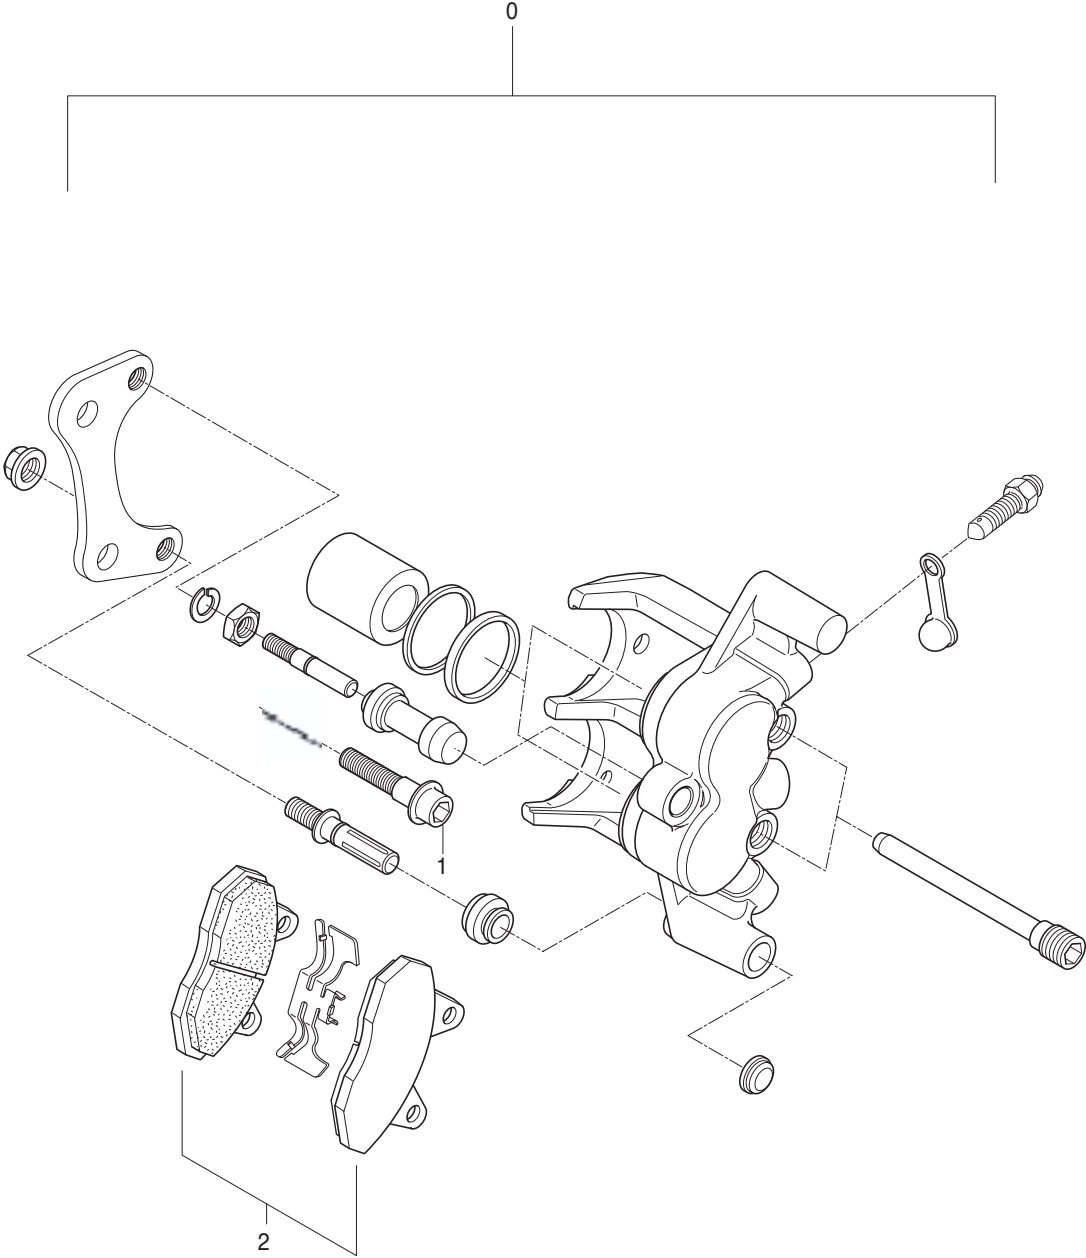

FIG 54

FIG 54. REAR CALIPER

GT650S,R TYPE

REF. NO.	KOREA	PAT01	PEU01	PEU03	PART NUMBER PF/PG/PS01	PS03	FUS01	ST01	RCA01	RCA03	PART NAME	Q'TY	REMARKS	REC.Q'TY (PCS)
0	69300HP9500	69300HP9500	69300HP9500	69300HP9500	69300HP9500	69300HP9500	69300HP9500	69300HP9500	69300HP9500	69300HP9500	CALIPER ASSY, rear brake	1	~KM4MP51C961101457	5
0-1	69300HN9102	69300HN9102	69300HN9102	69300HN9102	69300HN9102	69300HN9102	69300HN9102	69300HN9102	69300HN9102	69300HN9102	CALIPER ASSY, rear brake	1	KM4MP51C961101458~	5
1	09103H08254	69300HN9101	69300HN9101	69300HN9101	69300HN9101	69300HN9101	69300HN9101	69300HN9101	69300HN9101	69300HN9101	BOLT, calliper	1		
2	59300HG5800	59300HG5800	59300HG5800	59300HG5800	59300HG5800	59300HG5800	59300HG5800	59300HG5800	59300HG5800	59300HG5800	PAD SET	2		
2-1	59301HP9500	59301HP9500	59301HP9500	59301HP9500	59301HP9500	59301HP9500	59301HP9500	59301HP9500	59301HP9500	59301HP9500	PAD SET(8.4)	1	KM4MP51C651101125~	5