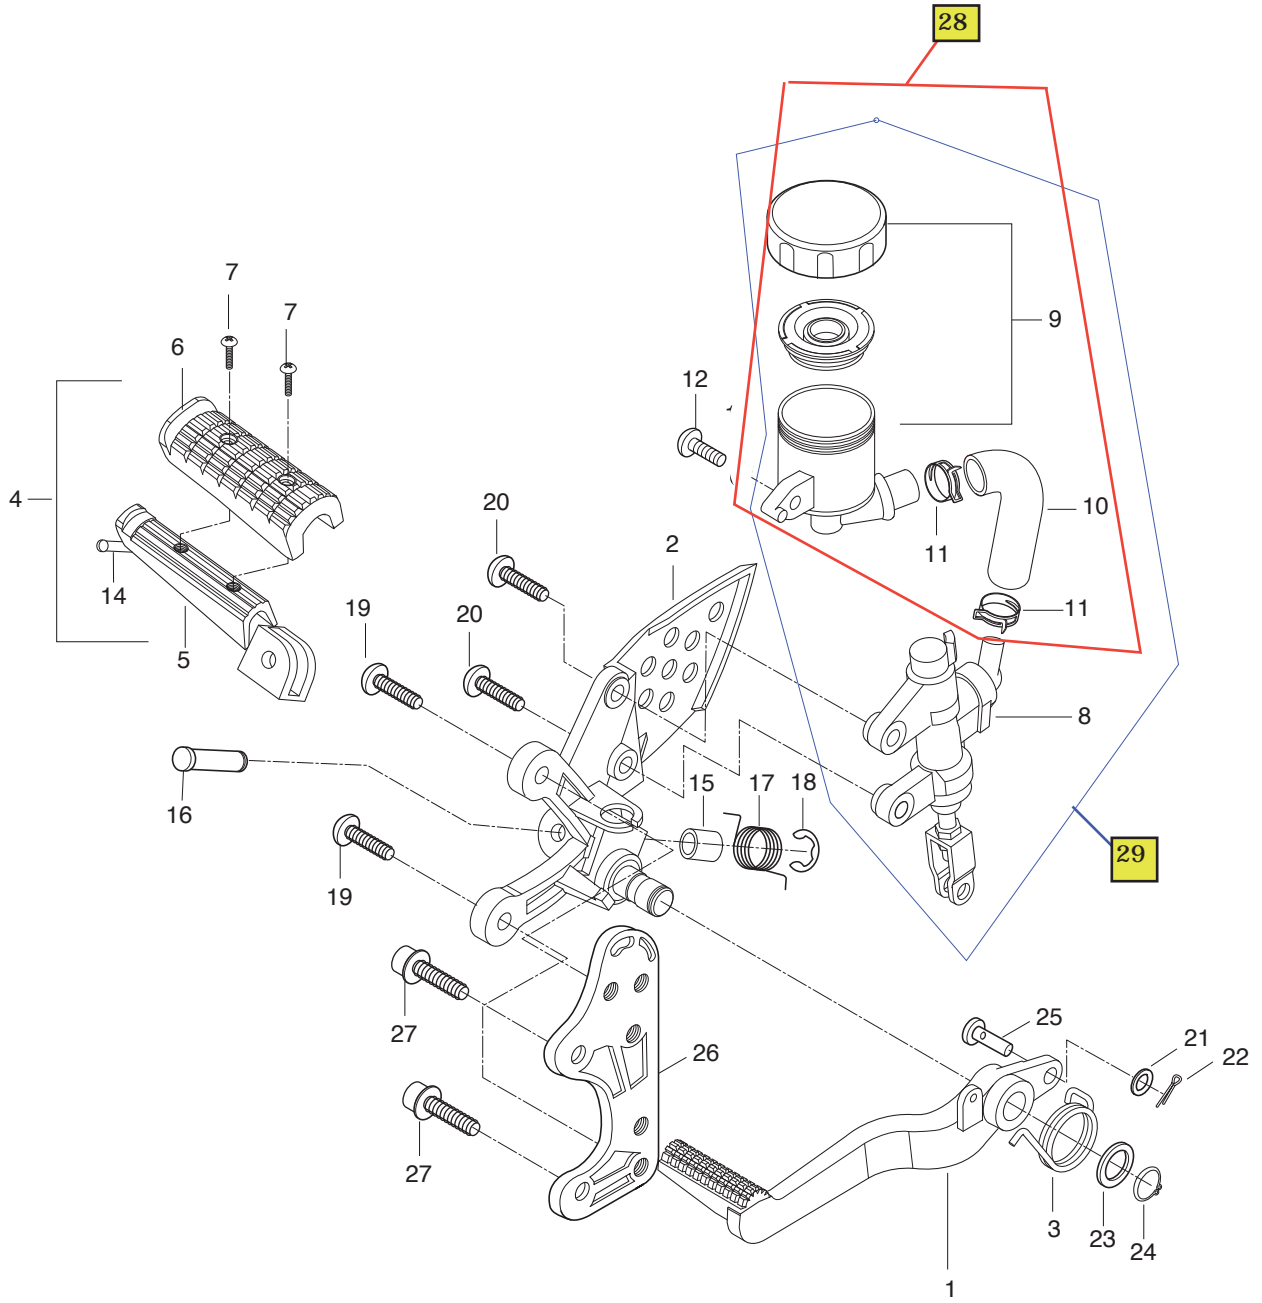

FIG 31. PROP STAND

GT650SR TYPE

REF. NO.	KOREA	PAT01	PEU01	PEU03	PE/PG/PS01	PS03	FUS01	ST01	RCA01	RCA03	PART NAME	Q'TY	REMARKS	REC.Q'TY (PCS)
1	42310HN910003P	42310HN9150120	42310HN910003P	42310HN9150120	42310HN910003P	42310HN9150120	42310HN910003P	42310HN910003P	42310HN910003P	42310HN910003P	STAND COMP, prop	1		5
1~1		42310HN9150120	42310HN9150120	42310HN9150120	42310HN9150120	42310HN9150120					STAND COMP, prop	1	KM4MP51B861100907~	5
2	09100-10031	09100-10031	09100-10031	09100-10031	09100-10031	09100-10031	09100-10031	09100-10031	09100-10031	09100-10031	BOLT, prop stand	1		5
3	08310-22106	08310-22106	08310-22106	08310-22106	08310-22106	08310-22106	08310-22106	08310-22106	08310-22106	08310-22106	NUT, prop stand	1		5
4	09443-15047	09443-15047	09443-15047	09443-15047	09443-15047	09443-15047	09443-15047	09443-15047	09443-15047	09443-15047	SPRING, prop stand outer	1		5
5	09443-06001	09443-06001	09443-06001	09443-06001	09443-06001	09443-06001	09443-06001	09443-06001	09443-06001	09443-06001	SPRING, prop stand inner	1		5
6	37840HN9102	37840HN9102	37840HN9102	37840HN9102	37840HN9102	37840HN9102	37840HN9102	37840HN9102	37840HN9102	37840HN9102	SWITCH ASS'Y, side stand	1		5
7	01517-06205	01517-06205	01517-06205	01517-06205	01517-06205	01517-06205	01517-06205	01517-06205	01517-06205	01517-06205	BOLT, side stand	2		10

FIG 32