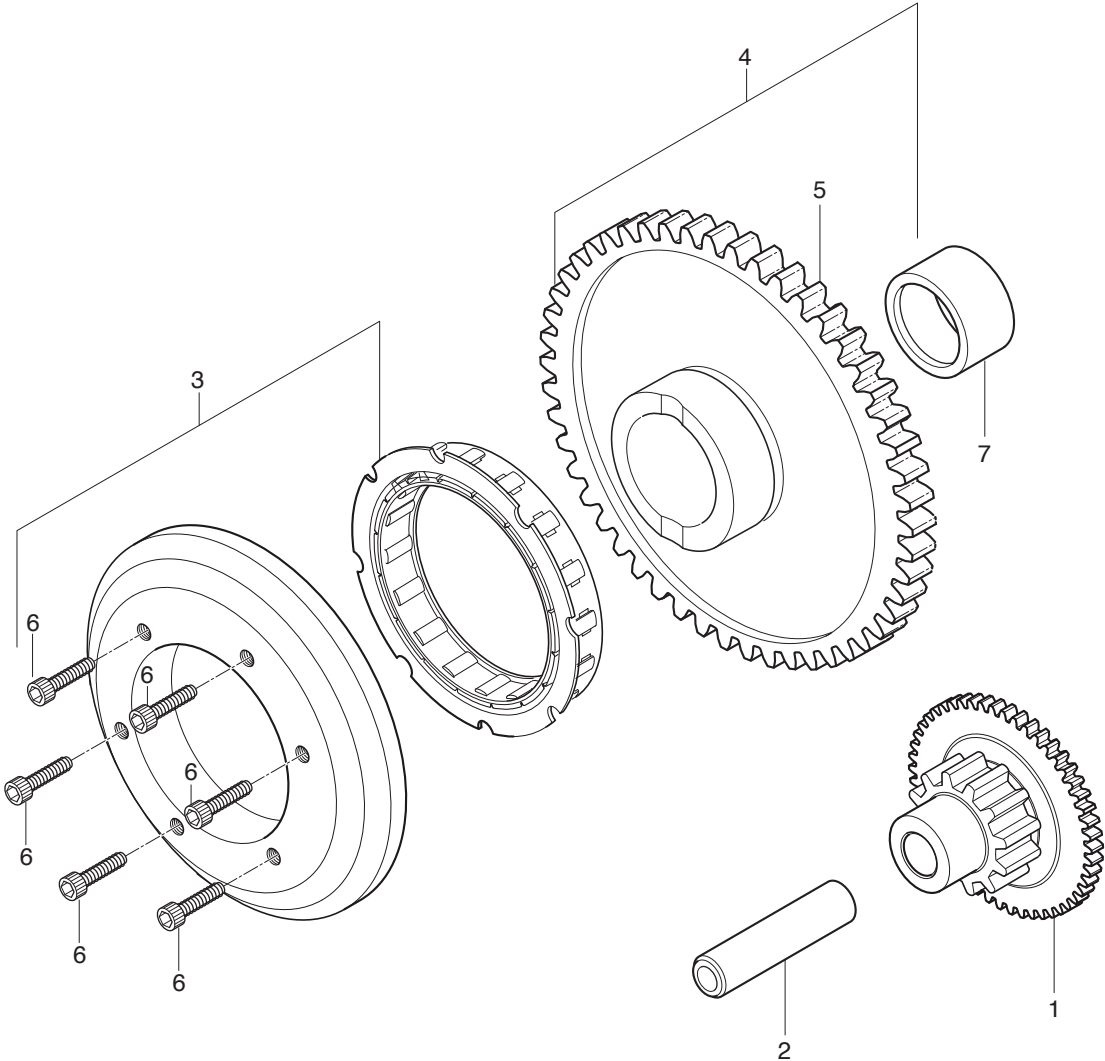

FIG.7

FIG 7. STARTER CLUTCH

GT650S,R TYPE

REF. NO.	KOREA	PAT01	PEU01	PEU03	PART NUMBER PF/PG/PS01	PS03	FUS01	ST01	RCA01	RCA03	PART NAME	Q'TY	REMARKS	REC.Q'TY (PCS)
1	12611HN9100	12611HN9100	12611HN9100	12611HN9100	12611HN9100	12611HN9100	12611HN9100	12611HN9100	12611HN9100	12611HN9100	GEAR, starter idle	1		5
2	12612HN9100	12612HN9100	12612HN9100	12612HN9100	12612HN9100	12612HN9100	12612HN9100	12612HN9100	12612HN9100	12612HN9100	PIN,starter idle gear	1	-KM4MP52C661100152	5
2~1	09206-13003	09206-13003	09206-13003	09206-13003	09206-13003	09206-13003	09206-13003	09206-13003	09206-13003	09206-13003	PIN,starter idle gear	1	KM4MP52C661100153~	5
3	12614HN9101	12614HN9101	12614HN9101	12614HN9101	12614HN9101	12614HN9101	12614HN9101	12614HN9101	12614HN9101	12614HN9101	CLUTCH, starter one way	1		5
4	12620HN9102	12620HN9102	12620HN9102	12620HN9102	12620HN9102	12620HN9102	12620HN9102	12620HN9102	12620HN9102	12620HN9102	GEAR COMP, starter clutch	1		5
5	12620HN9101	12620HN9101	12620HN9101	12620HN9101	12620HN9101	12620HN9101	12620HN9101	12620HN9101	12620HN9101	12620HN9101	GEAR, starter clutch	1	NOT SALE	5
6	07110-08168	07110-08168	07110-08168	07110-08168	07110-08168	07110-08168	07110-08168	07110-08168	07110-08168	07110-08168	BOLT, starter clutch	6		30
7	09304H27001	09304H27001	09304H27001	09304H27001	09304H27001	09304H27001	09304H27001	09304H27001	09304H27001	09304H27001	BUSH, starter clutch gear	1	NOT SALE	