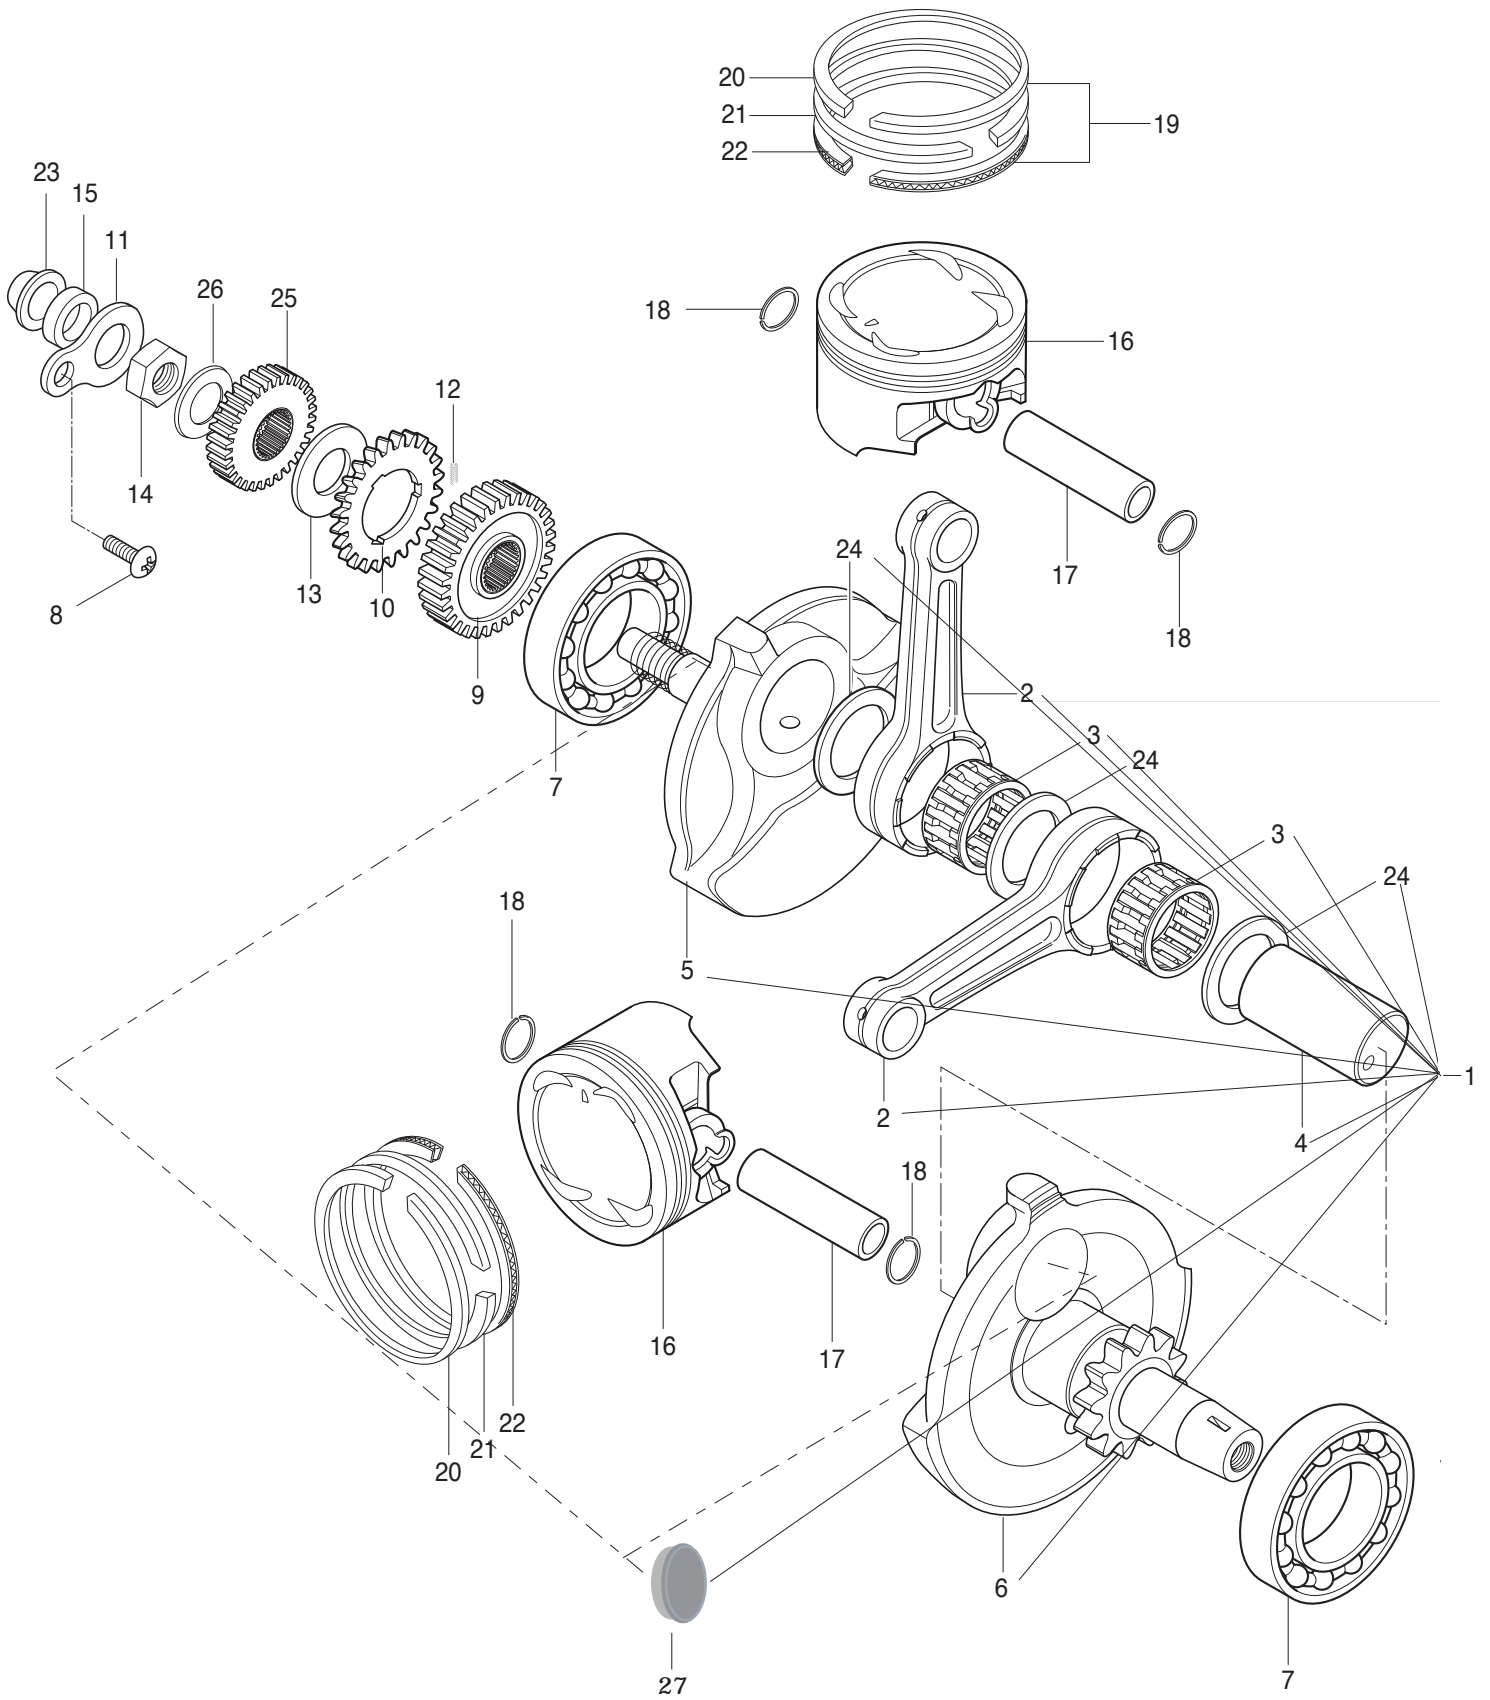

FIG 6

FWD

FIG. 6. CRANK SHAFT

GT650S,R TYPE