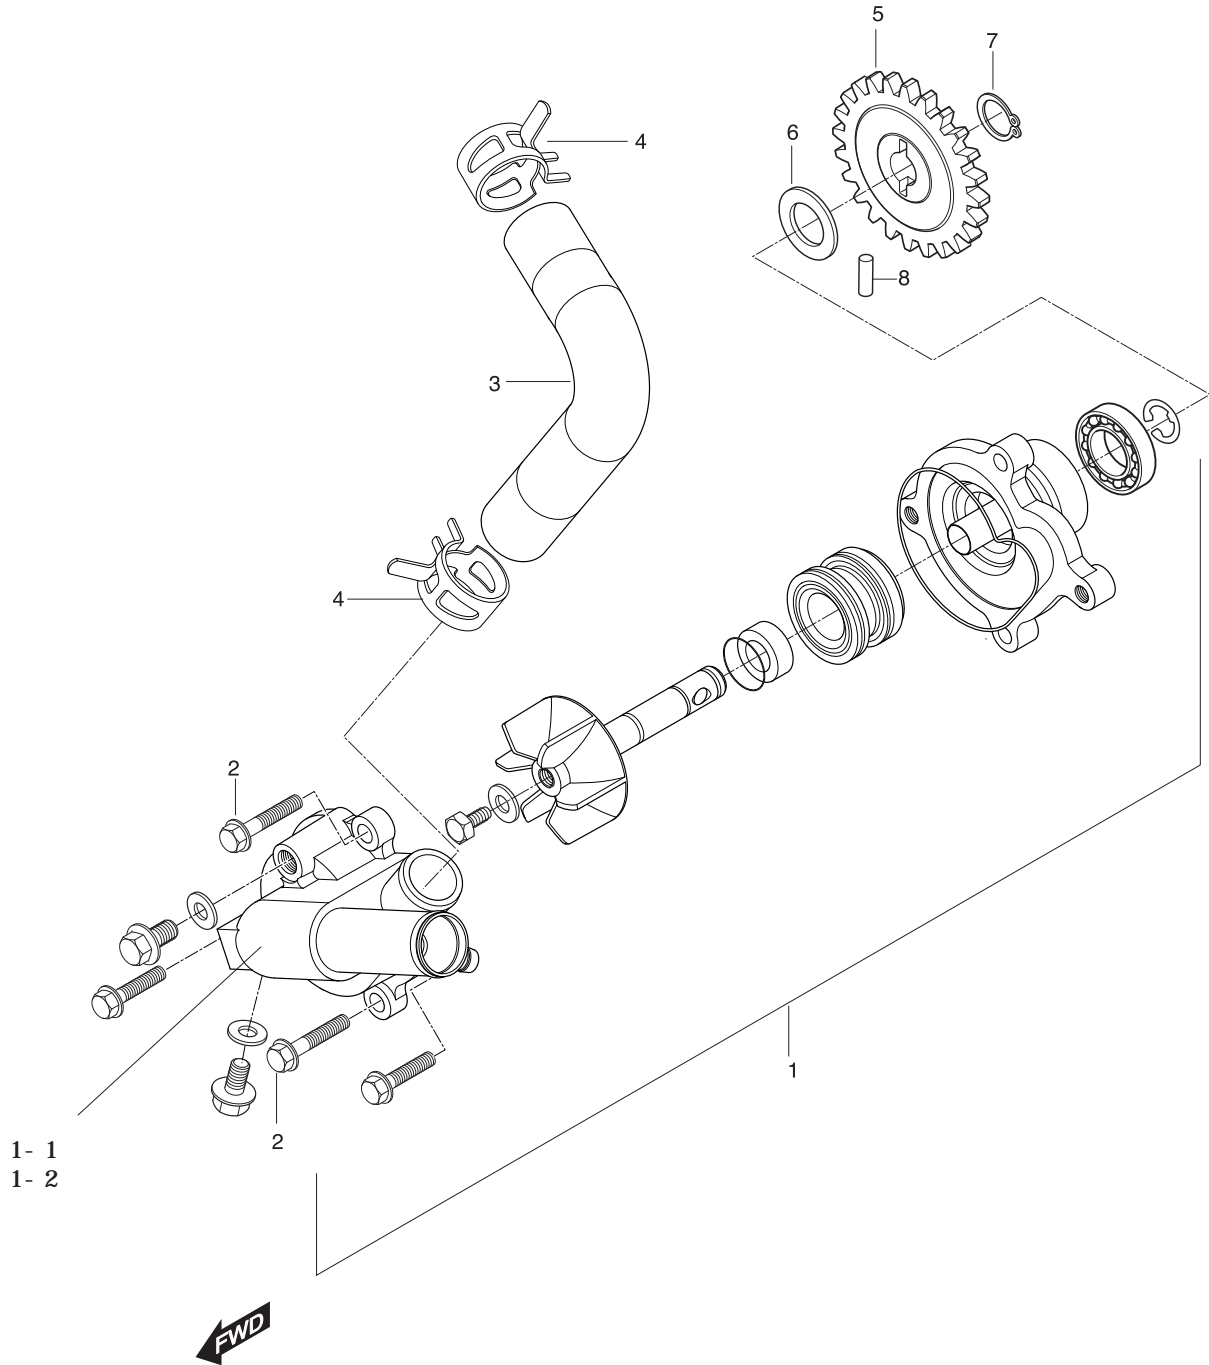

-KM4MP51C561101486
KM4MP51C561101487~

FIG 15

FIG 15. WATER PUMP

GT650S,R TYPE														
REF. NO.	KOREA	PAT01	PEU01	PEU03	PE/PG/PS01	PS03	FUS01	ST01	RCA01	RCA03	PART NAME	Q'TY	REMARKS	REC.Q'TY (PCS)
1	17400HN9101	17400HN9101	17400HN9101	17400HN9101	17400HN9101	17400HN9101	17400HN9101	17400HN9101	17400HN9101	17400HN9101	PUMP ASS'Y, water	1	not sale	5
1-A	17400HN9102	17400HN9102	17400HN9102	17400HN9102	17400HN9102	17400HN9102	17400HN9102	17400HN9102	17400HN9102	17400HN9102	PUMP ASS'Y, water	1	Only for 17521HN9105(PL driv	5
<p>WARNING : 17400HN9102 and 17521HN9105(PLASTIC GEAR) must be assembled together from first to KM4MP51C371103321(F/M) if not, the water pump will be malfunctioned.</p>														
1-1	17410HN9100	17410HN9100	17410HN9100	17410HN9100	17410HN9100	17410HN9100	17410HN9100	17410HN9100	17410HN9100	17410HN9100	CASE COMP,WATER PUMP			
1-2	17433HN9100	17433HN9100	17433HN9100	17433HN9100	17433HN9100	17433HN9100	17433HN9100	17433HN9100	17433HN9100	17433HN9100	O-RING, WATER PUMP			30
2	01547-06308	01547-06308	01547-06308	01547-06308	01547-06308	01547-06308	01547-06308	01547-06308	01547-06308	01547-06308	BOLT, water pump	2		5
3	17491HN9100	17491HN9100	17491HN9100	17491HN9100	17491HN9100	17491HN9100	17491HN9100	17491HN9100	17491HN9100	17491HN9100	HOSE, water pump outlet	1		35
4	09401H26402	09401H26402	09401H26402	09401H26402	09401H26402	09401H26402	09401H26402	09401H26402	09401H26402	09401H26402	CLAMP, water pump hose	2		5
5	17521HN9102	17521HN9102	17521HN9102	17521HN9102	17521HN9102	17521HN9102	17521HN9102	17521HN9102	17521HN9102	17521HN9102	GEAR, water pump driven	1	-KM4MP51C371103322	5
5-A	17521HN9105	17521HN9105	17521HN9105	17521HN9105	17521HN9105	17521HN9105	17521HN9105	17521HN9105	17521HN9105	17521HN9105	GEAR, water pump driven	1	KM4MP51C371103322~	5
6	08221-10185	08221-10185	08221-10185	08221-10185	08221-10185	08221-10185	08221-10185	08221-10185	08221-10185	08221-10185	SHIM, water pump driven gear	1		10
7	08331-31109	08331-31109	08331-31109	08331-31109	08331-31109	08331-31109	08331-31109	08331-31109	08331-31109	08331-31109	CIRCLIP, water pump driven gear	1		10
8	09261H04001	09261H04001	09261H04001	09261H04001	09261H04001	09261H04001	09261H04001	09261H04001	09261H04001	09261H04001	PIN, water pump driven gear	1		10